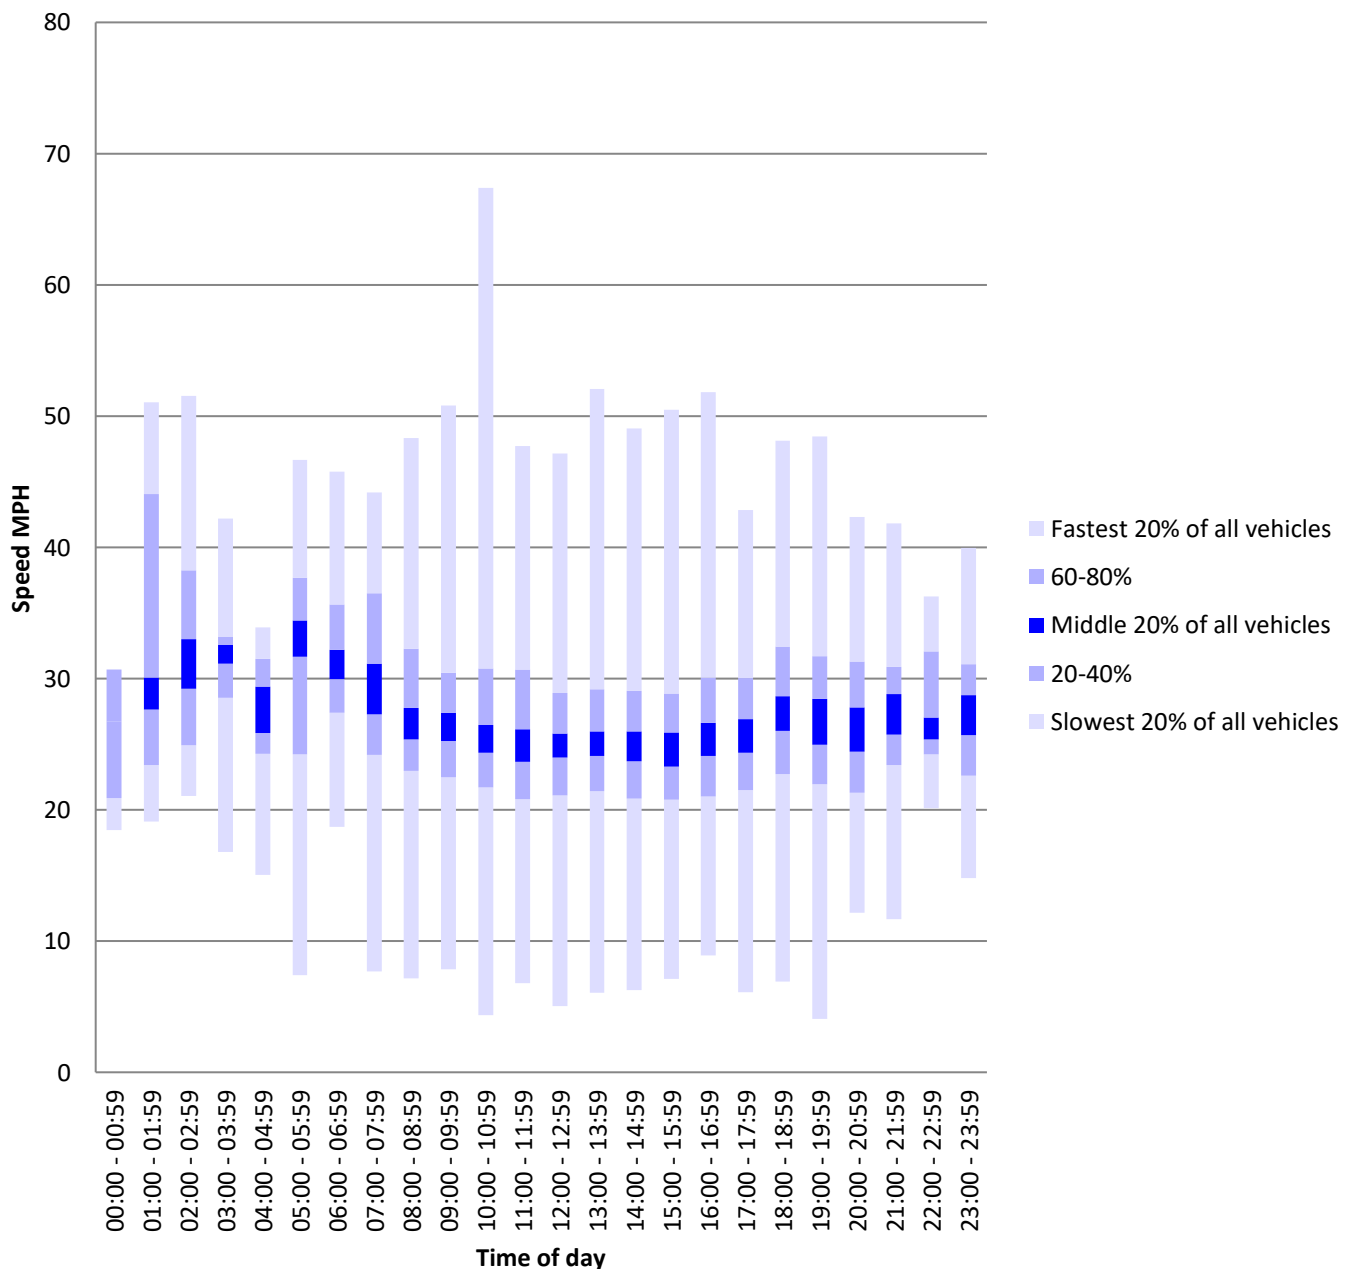

# Coton Road June 2020

The speed recorded in the report is the last value recorded as the vehicle passes closest to the speed awareness device. The device is sited a significant distance inside the speed limit signs.

## Speed Summary - Coton Road June 2020

This is only a partial month as the device was moved on Saturday 13<sup>th</sup>.