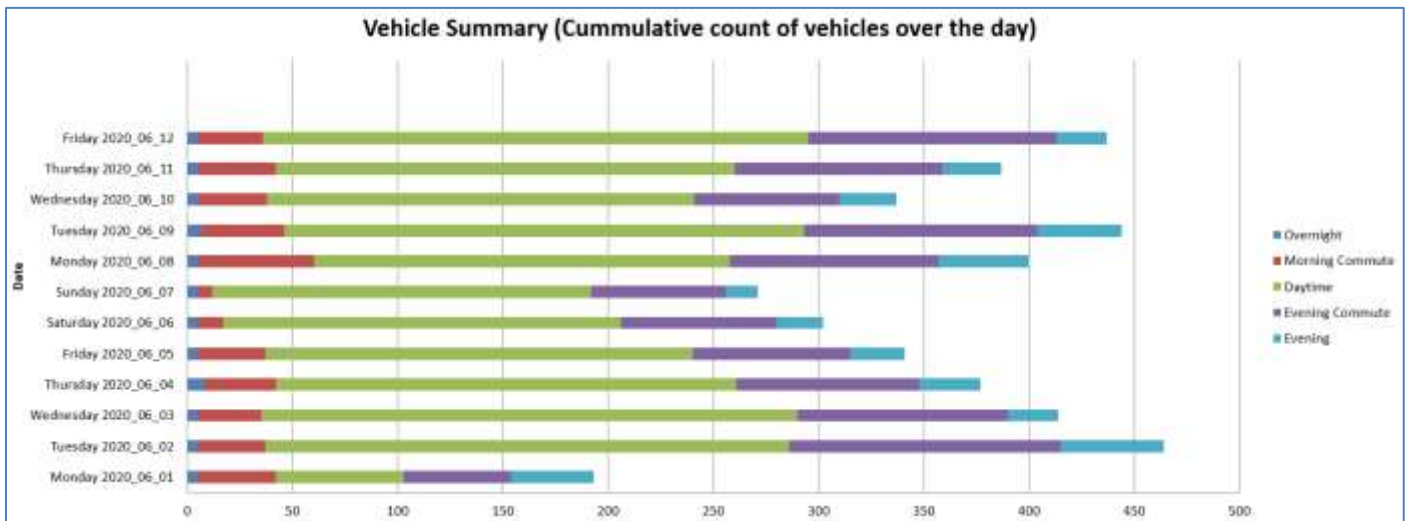

# Coton Road June 2020

The speed recorded in the report is the last value recorded as the vehicle passes closest to the speed awareness device. The device is sited a significant distance inside the speed limit signs.

## Speed Summary - Coton Road June 2020

This is only a partial month as the device was moved on Saturday 13<sup>th</sup>.