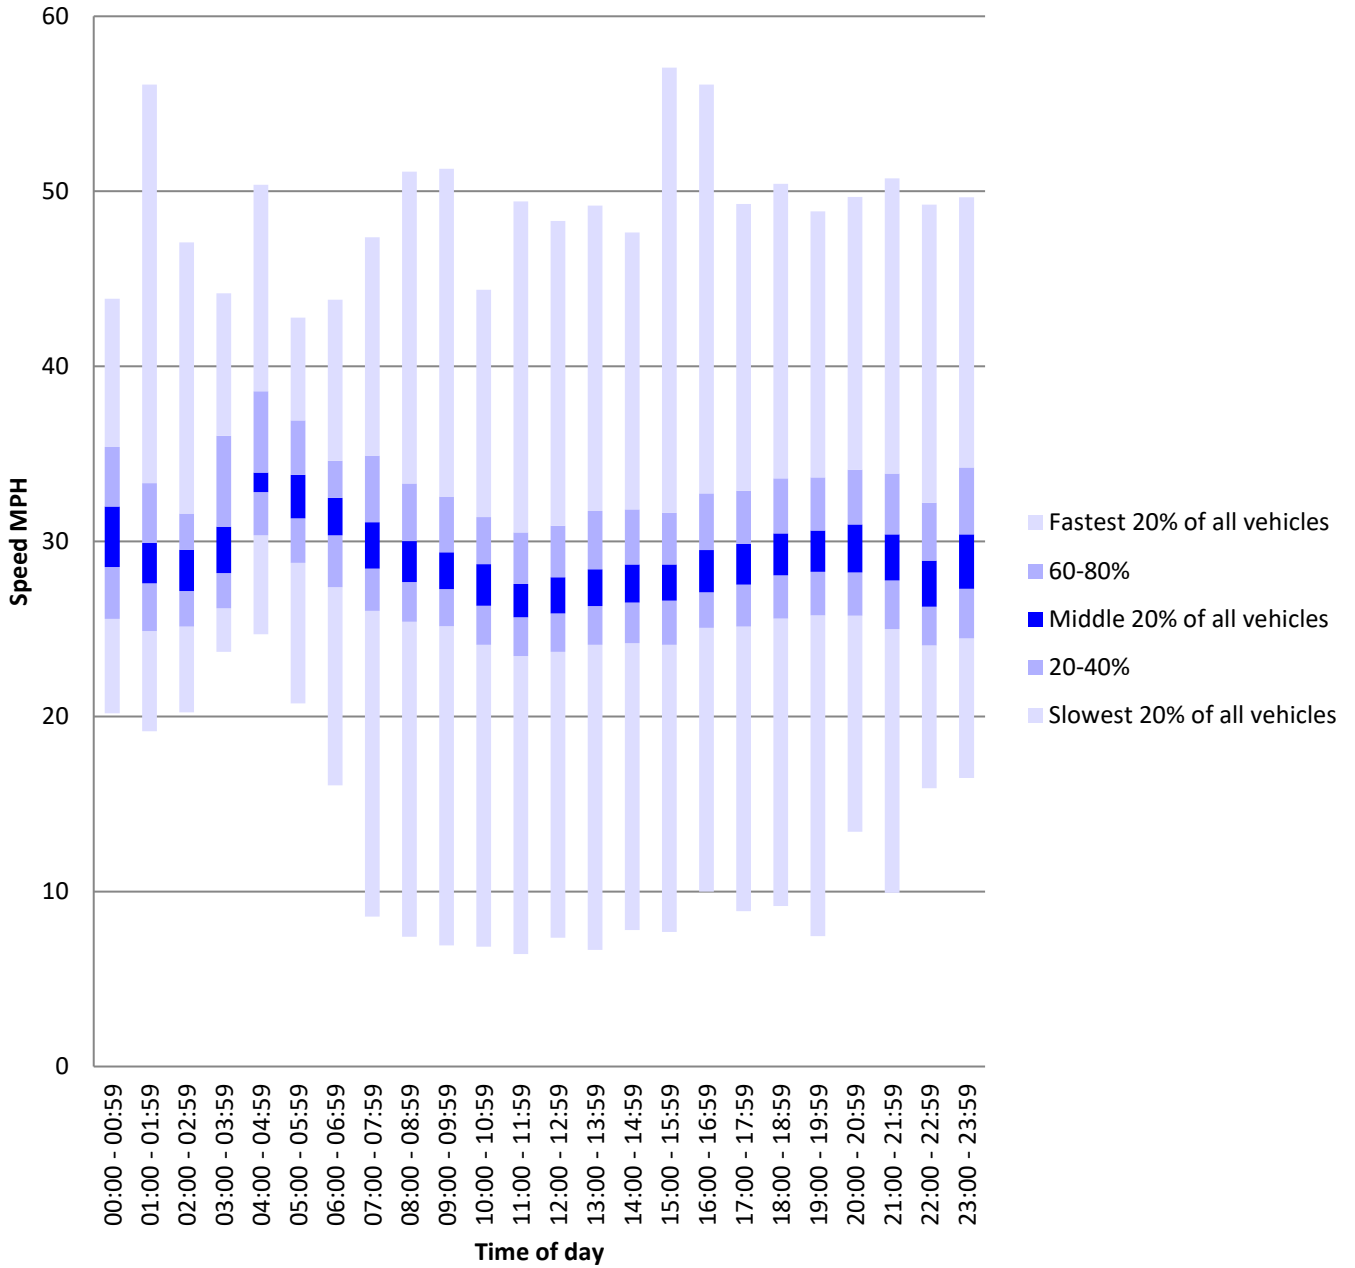

East Haddon Road June 2021

The speed recorded in the report is the last value recorded as the vehicle passes closest to the speed awareness device. The device is sited a significant distance inside the speed limit signs.

Speed Summary - East Haddon Road June 2021

Vehicle Summary (Cummulative count of vehicles over the day)