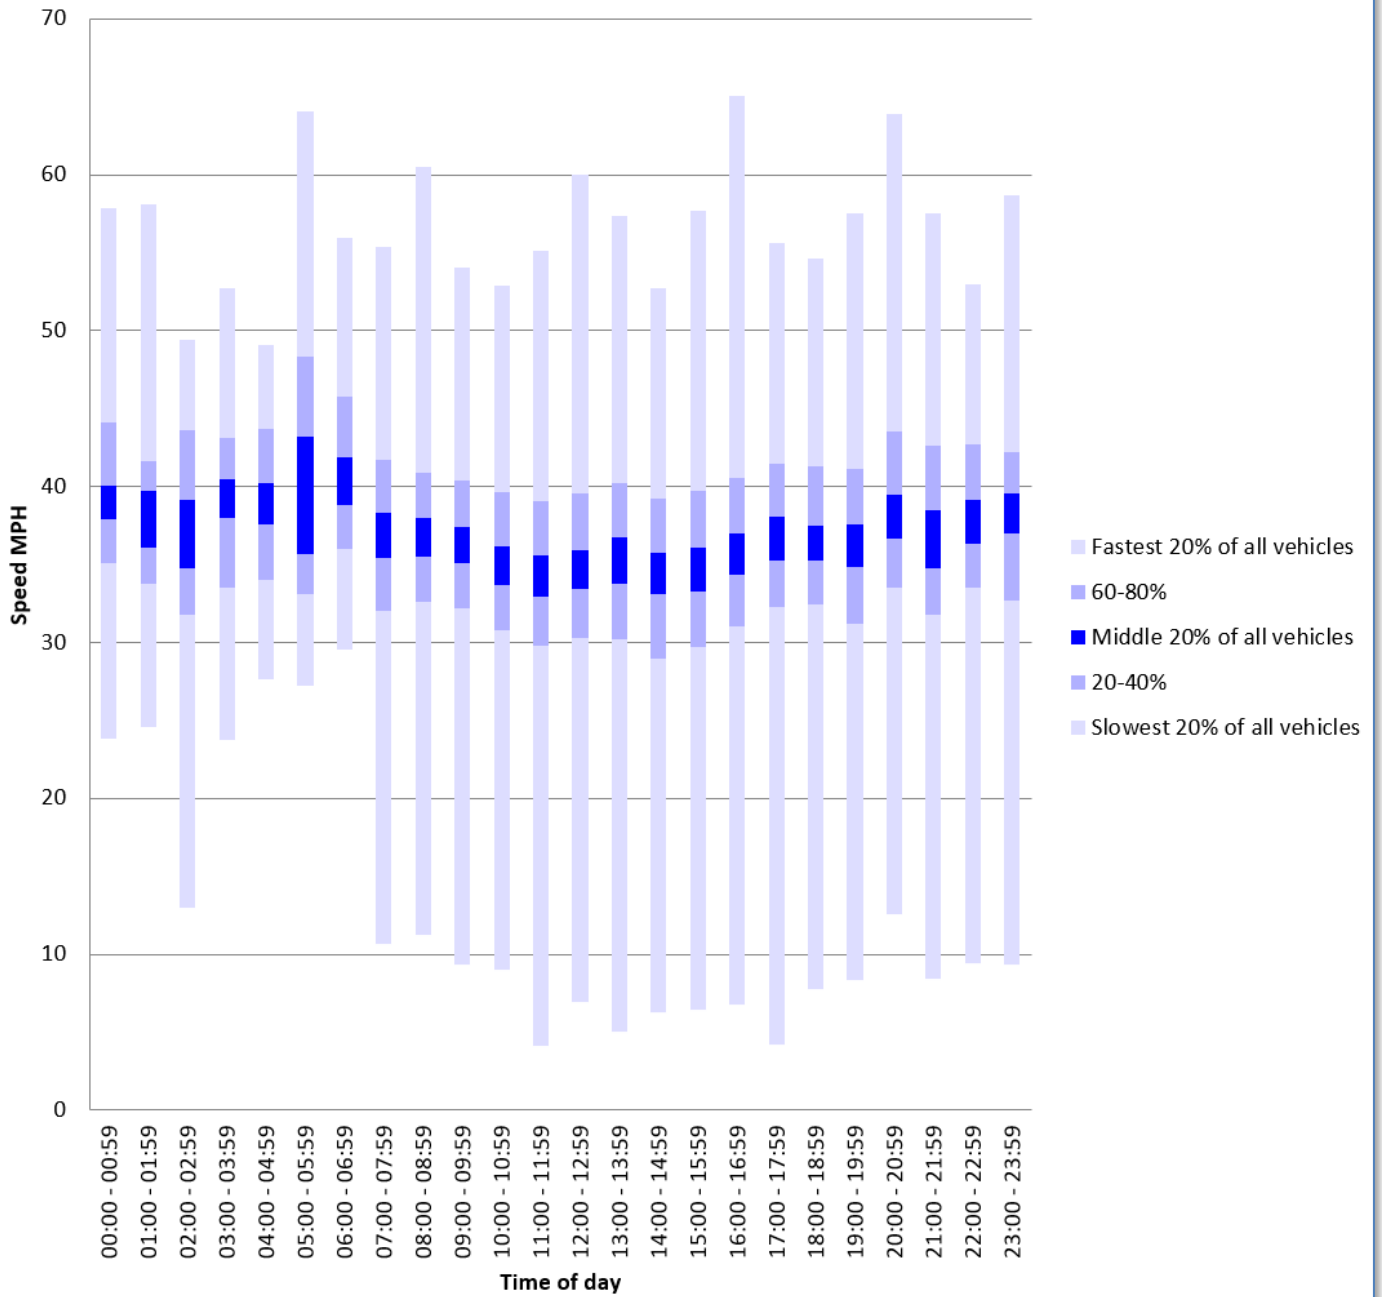

Causeway October 2021

The speed recorded in the report is the last value recorded as the vehicle passes closest to the speed awareness device. The device is sited a significant distance inside the speed limit signs.

Speed Summary - Causeway October 2021

Vehicle Summary (Cummulative count of vehicles over the day)