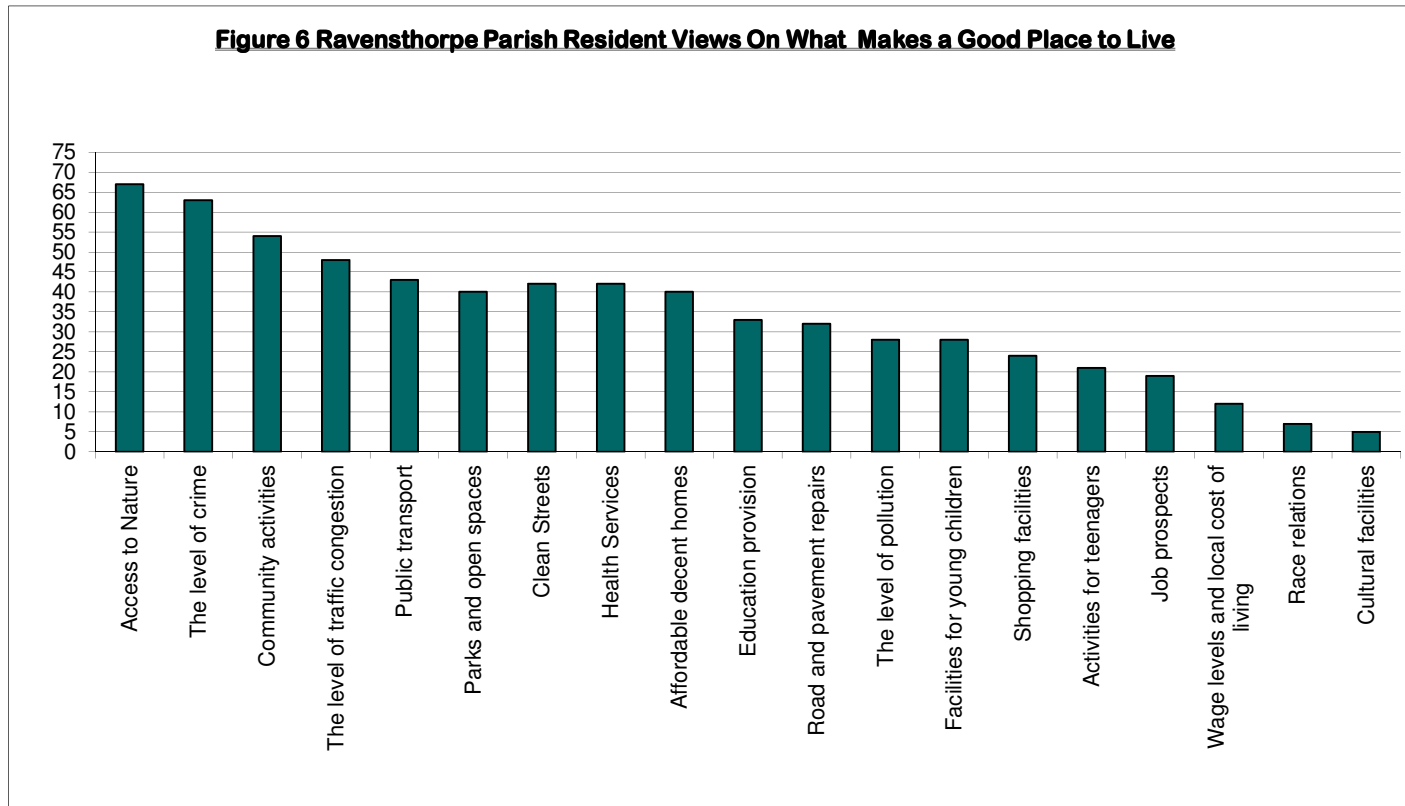

## Ravensthorpe Resident Views on the Parish

Respondents were asked what they thought made a good place to live and what they felt needed improving in their parish. Figures 6 & 7 show the responses received.

**Figure 7 Ravensthorpe Parish Resident Views On What Needs Improving**