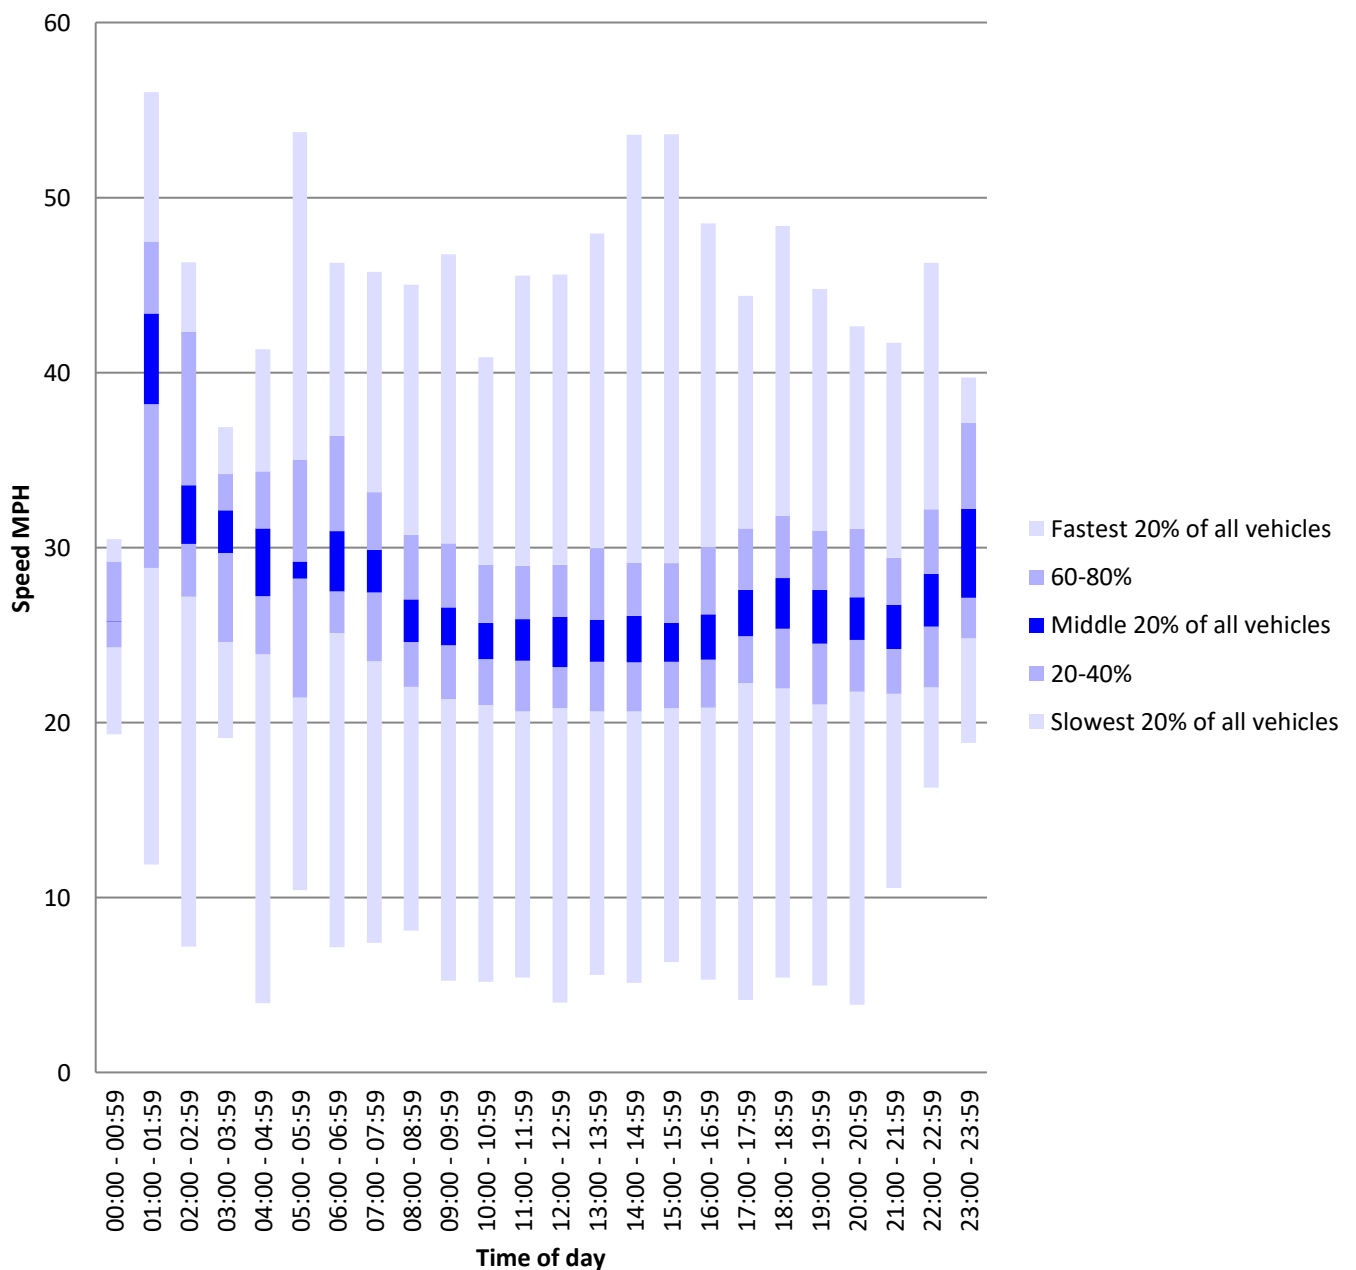

Coton Road May 2020

The speed recorded in the report is the last value recorded as the vehicle passes closest to the speed awareness device. The device is sited a significant distance inside the speed limit signs.

Speed Summary - Coton Road May 2020

Vehicle Summary (Cummulative count of vehicles over the day)

Data on 05/05/2020 – 06/05/2020 and 18/05/2020 – 20/05/2020 is missing due to a flat battery in the device on this occasion.