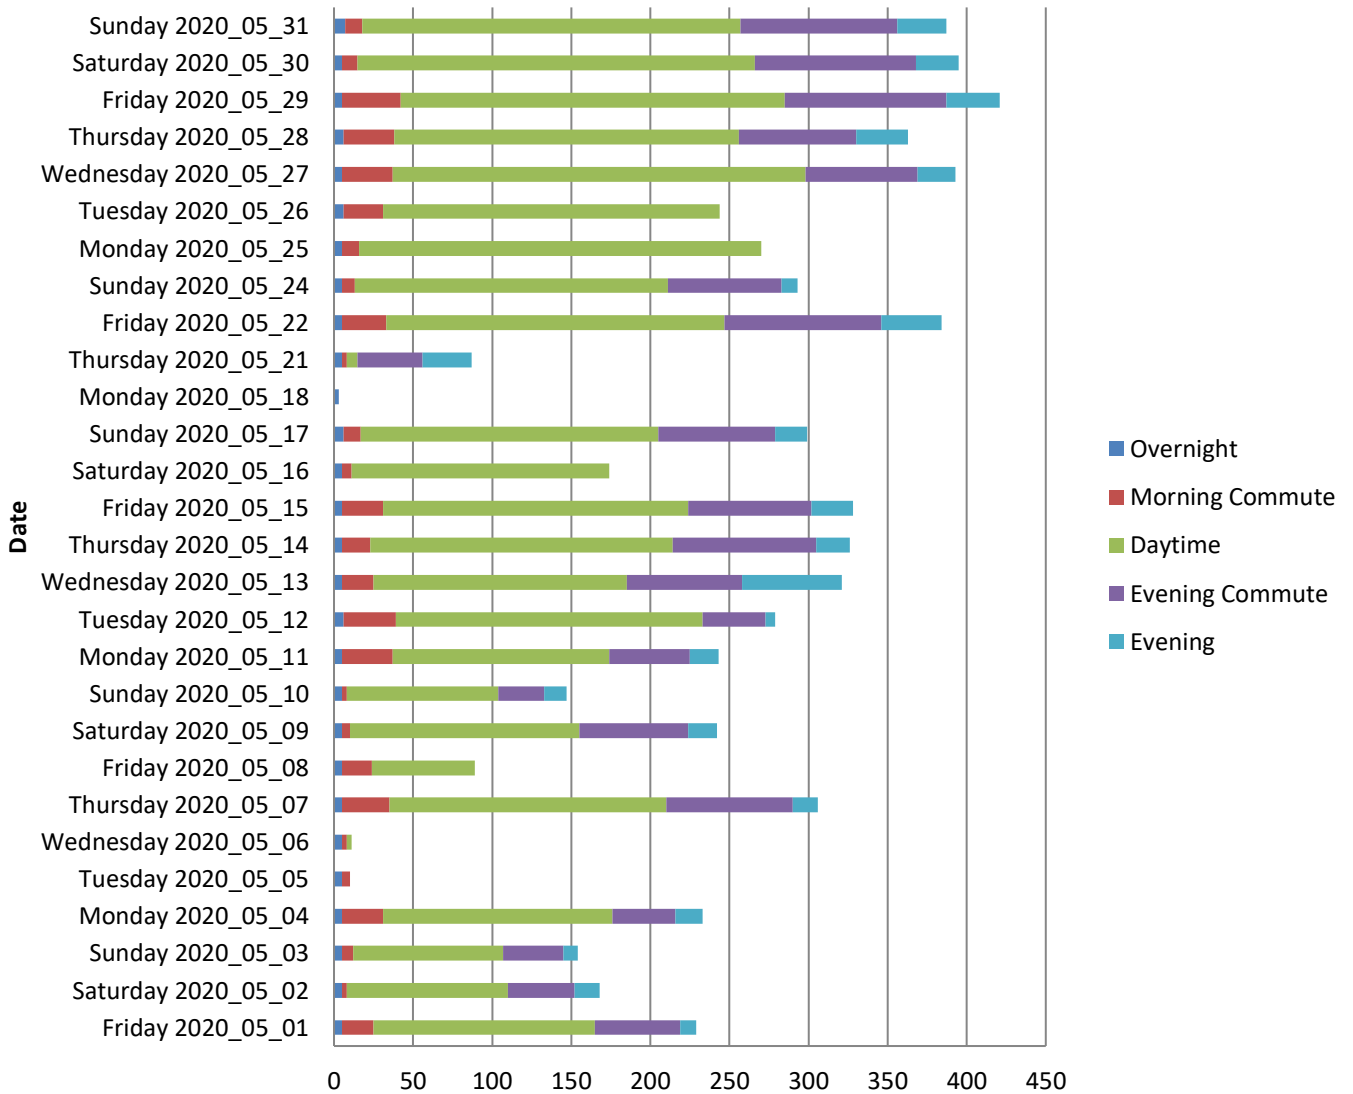

Coton Road May 2020

The speed recorded in the report is the last value recorded as the vehicle passes closest to the speed awareness device. The device is sited a significant distance inside the speed limit signs.

Speed Summary - Coton Road May 2020

Vehicle Summary (Cummulative count of vehicles over the day)

Data on 05/05/2020 – 06/05/2020 and 18/05/2020 – 20/05/2020 is missing due to a flat battery in the device on this occasion.