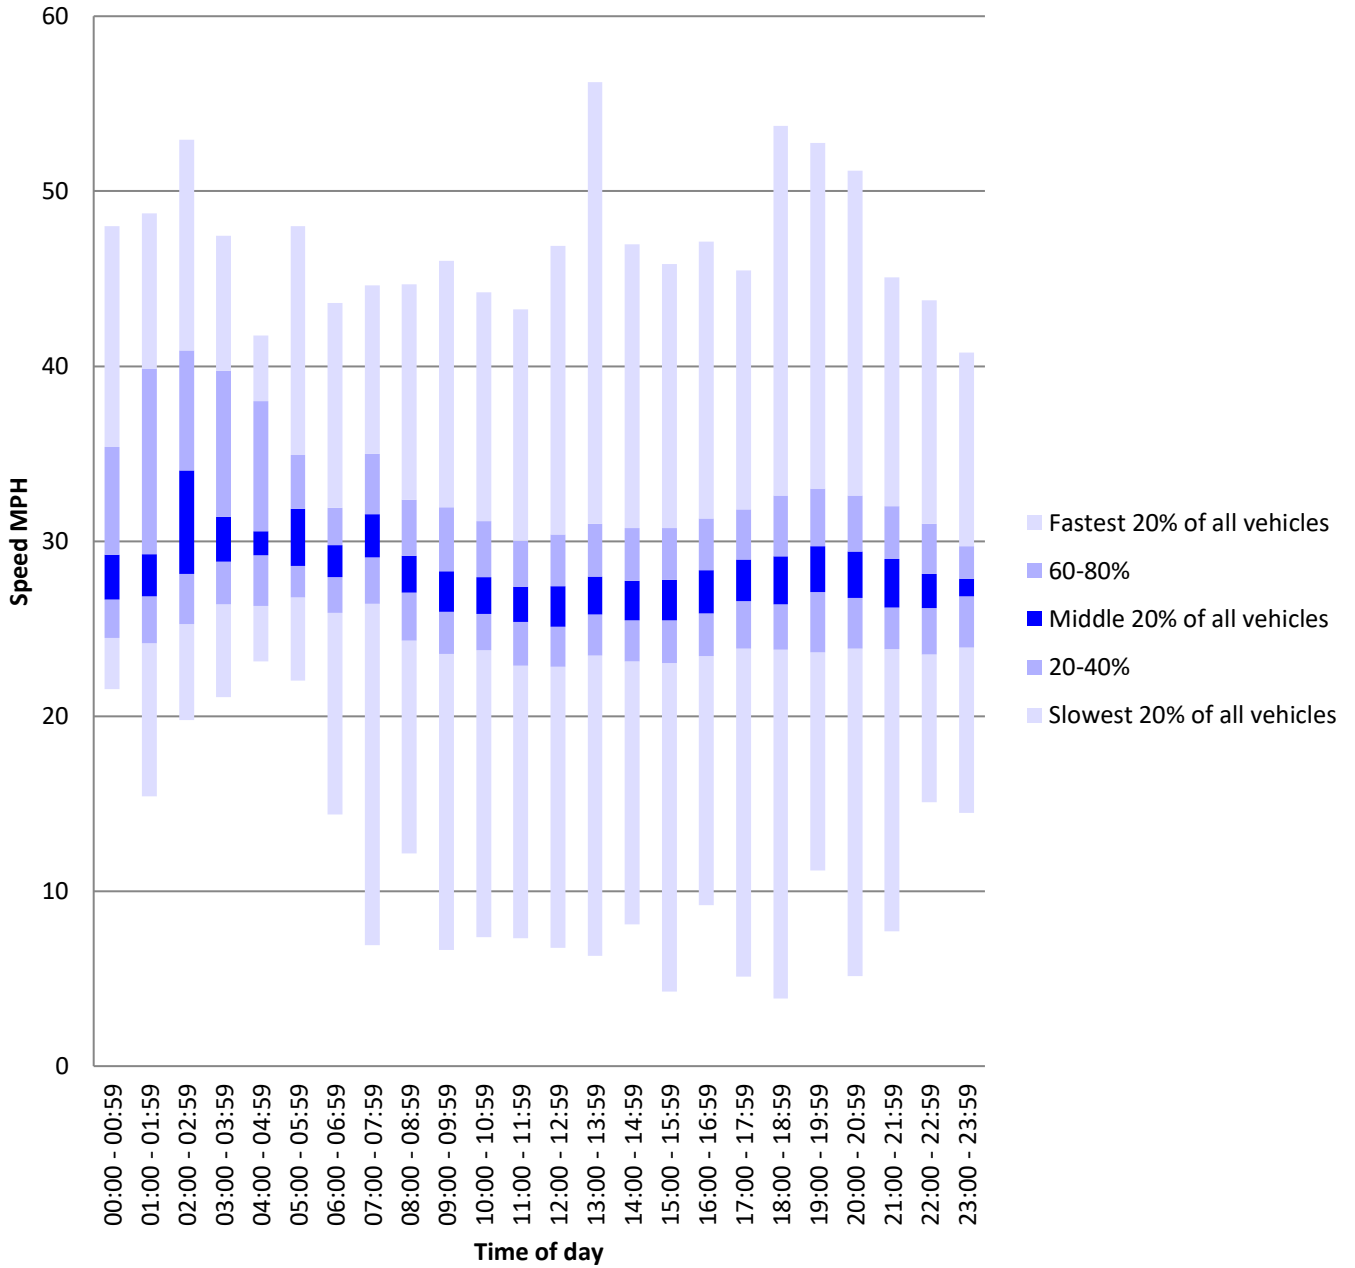

East Haddon Road June 2020

The speed recorded in the report is the last value recorded as the vehicle passes closest to the speed awareness device. The device is sited a significant distance inside the speed limit signs.

Speed Summary - East Haddon Road June 2020

Vehicle Summary (Cumulative count of vehicles over the day)

This is only a partial month as the device was moved on Saturday 13th. Data on Monday 29th is suspect for an unknown reason.