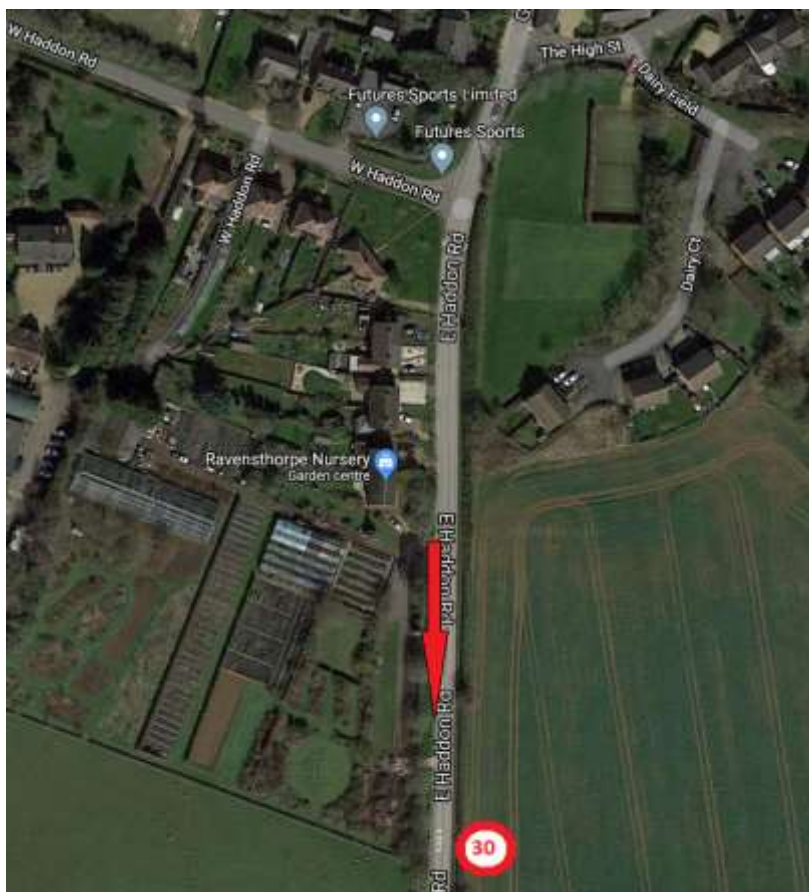

East Haddon Road June 2020

The speed recorded in the report is the last value recorded as the vehicle passes closest to the speed awareness device. The device is sited a significant distance inside the speed limit signs.

Speed Summary - East Haddon Road June 2020

Vehicle Summary (Cumulative count of vehicles over the day)

This is only a partial month as the device was moved on Saturday 13th. Data on Monday 29th is suspect for an unknown reason.