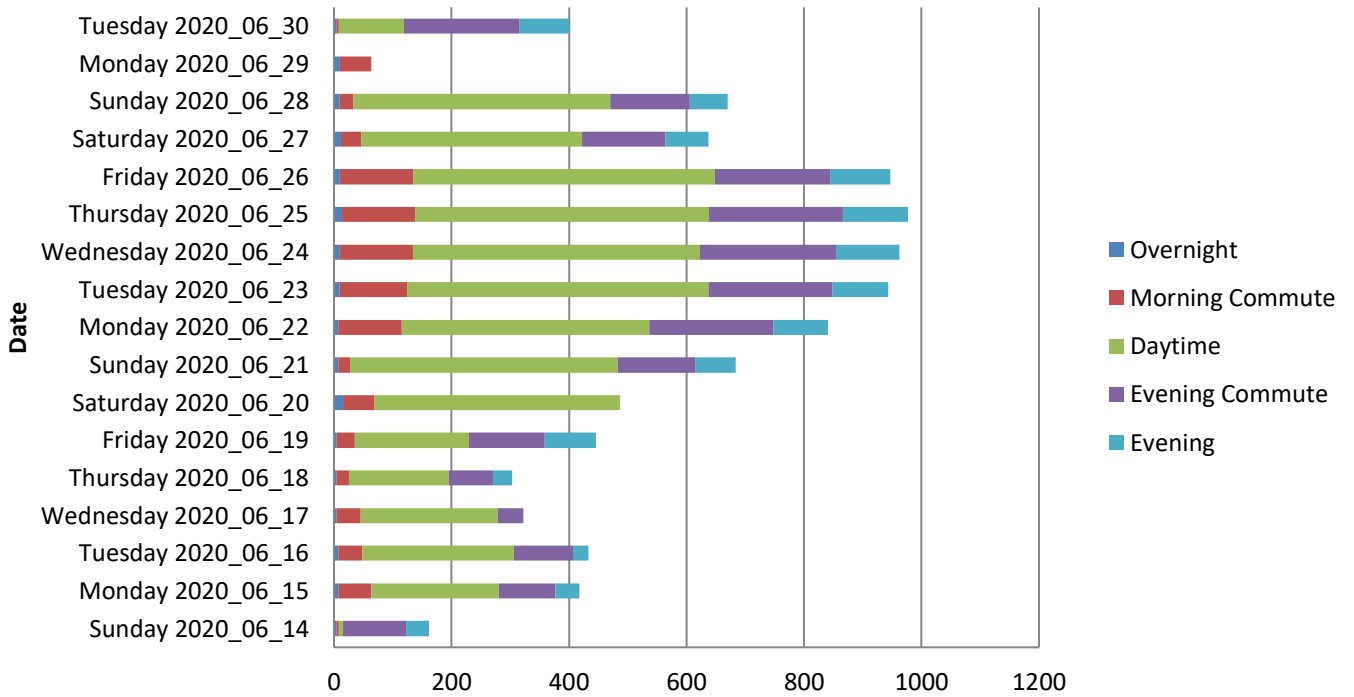

East Haddon Road June 2020

The speed recorded in the report is the last value recorded as the vehicle passes closest to the speed awareness device. The device is sited a significant distance inside the speed limit signs.

Speed Summary - East Haddon Road June 2020

Vehicle Summary (Cumulative count of vehicles over the day)

This is only a partial month as the device was moved on Saturday 13th. Data on Monday 29th is suspect for an unknown reason.