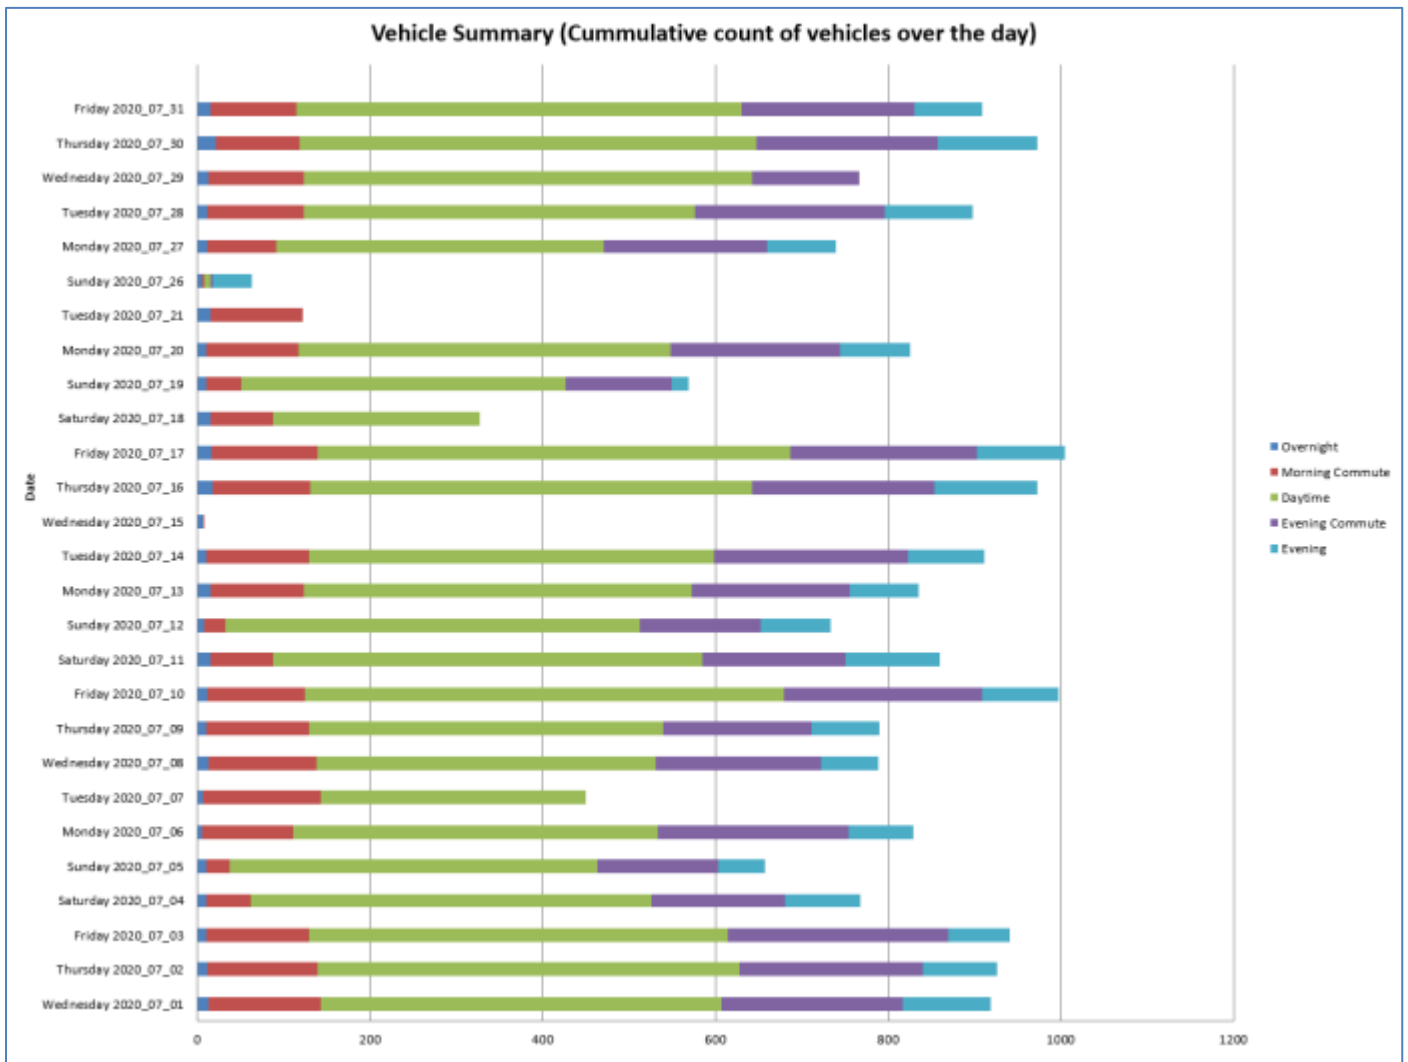

# East Haddon Road July 2020

---

The speed recorded in the report is the last value recorded as the vehicle passes closest to the speed awareness device. The device is sited a significant distance inside the speed limit signs.

# Speed Summary - East Haddon Road July 2020

Data on Tuesday 7<sup>th</sup> and Wednesday 15<sup>th</sup> is suspect for an unknown reason.

Data is incomplete for Tuesday 21<sup>st</sup> to Sunday 26<sup>th</sup> inclusive due to battery issues.