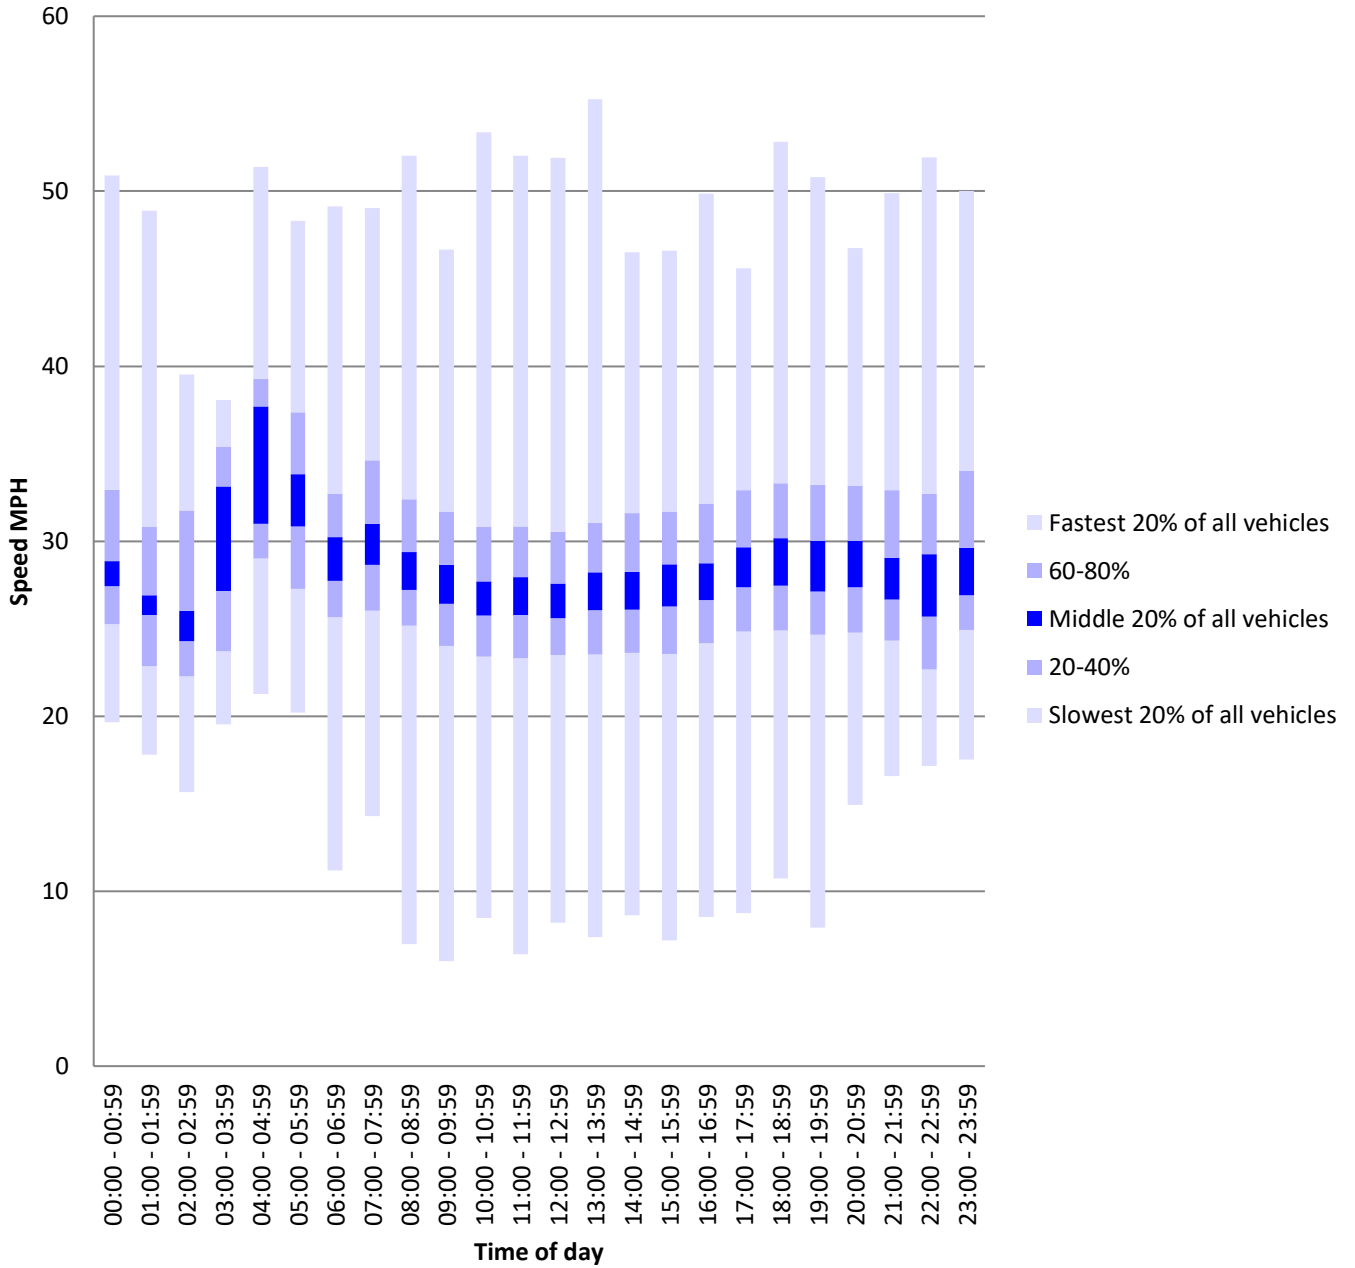

# East Haddon Road July 2020

---

The speed recorded in the report is the last value recorded as the vehicle passes closest to the speed awareness device. The device is sited a significant distance inside the speed limit signs.

# Speed Summary - East Haddon Road July 2020

Data on Tuesday 7<sup>th</sup> and Wednesday 15<sup>th</sup> is suspect for an unknown reason.

Data is incomplete for Tuesday 21<sup>st</sup> to Sunday 26<sup>th</sup> inclusive due to battery issues.