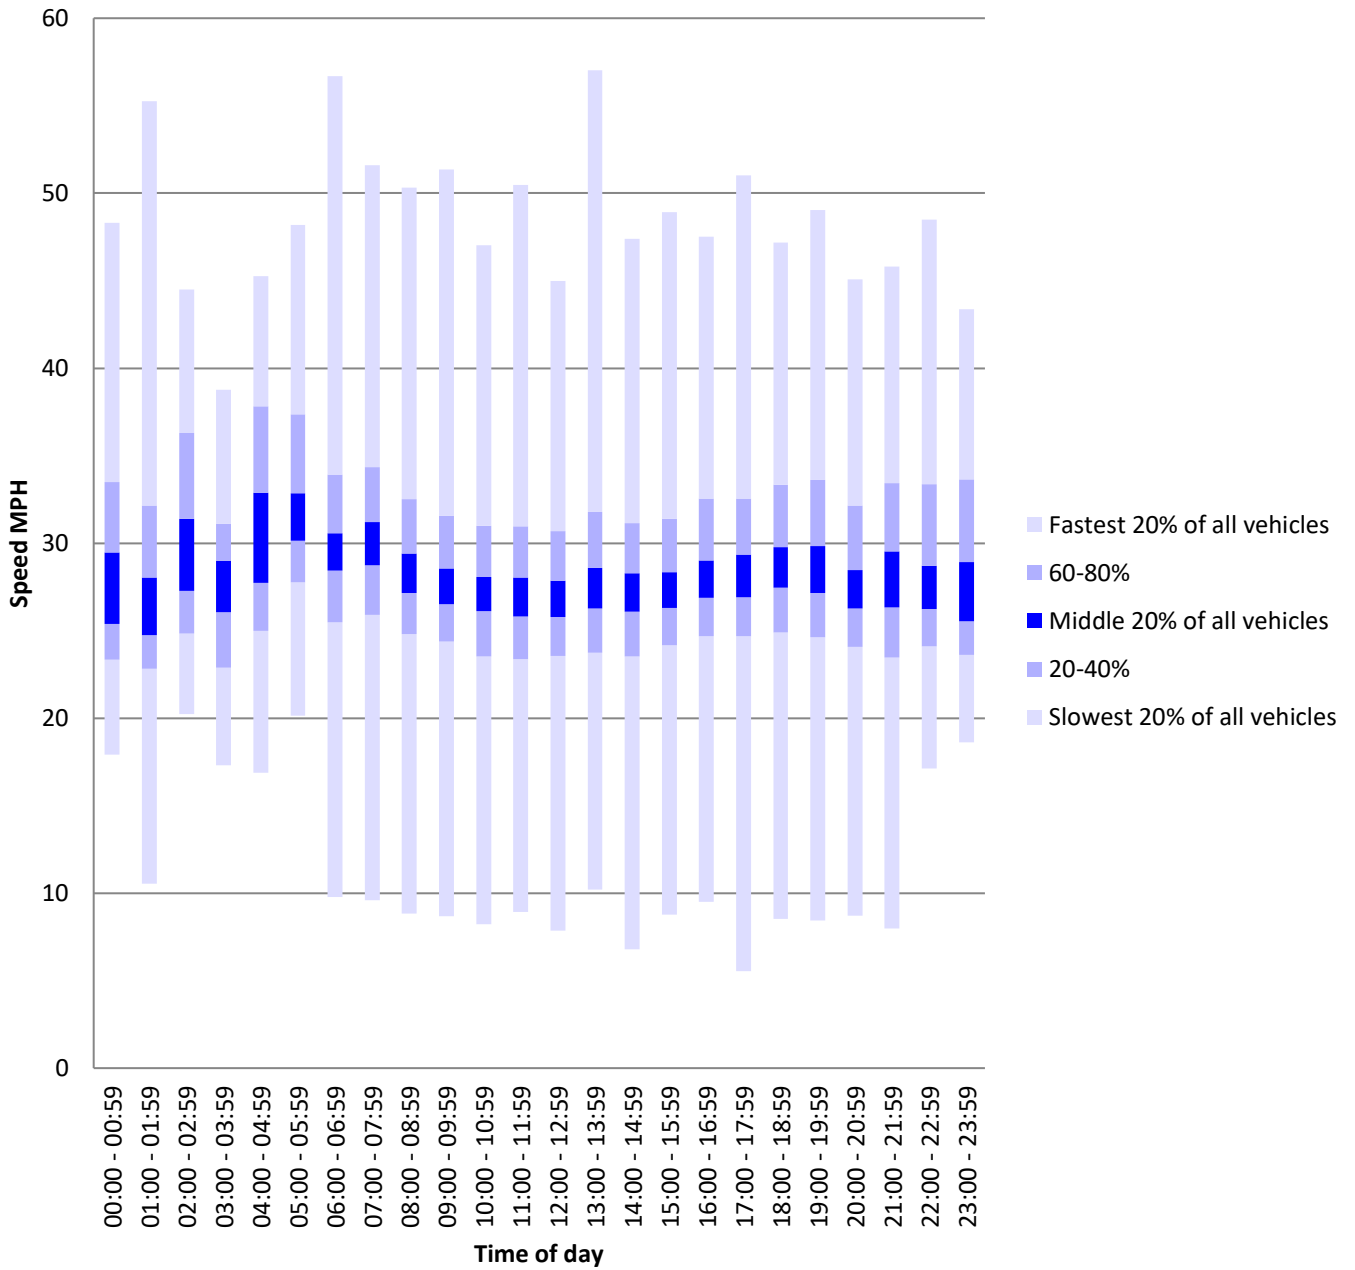

East Haddon Road August 2020

The speed recorded in the report is the last value recorded as the vehicle passes closest to the speed awareness device. The device is sited a significant distance inside the speed limit signs.

Speed Summary - East Haddon Road August 2020

Vehicle Summary (Cummulative count of vehicles over the day)

Data is incomplete due to battery issues.