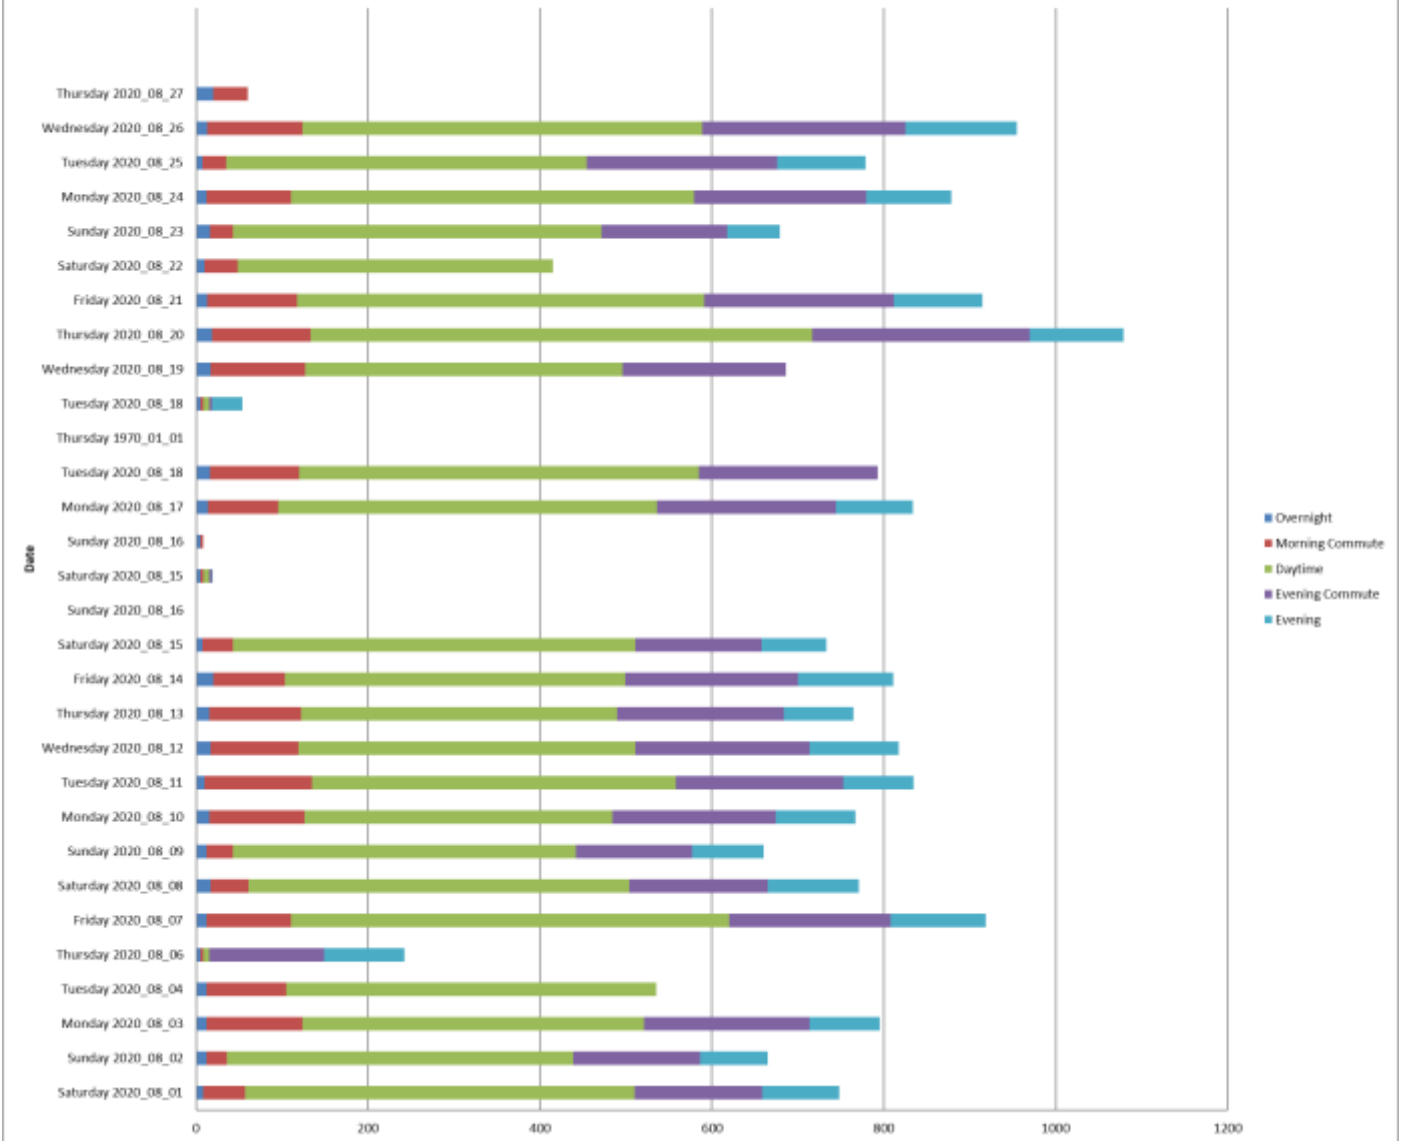

East Haddon Road August 2020

The speed recorded in the report is the last value recorded as the vehicle passes closest to the speed awareness device. The device is sited a significant distance inside the speed limit signs.

Speed Summary - East Haddon Road August 2020

Vehicle Summary (Cummulative count of vehicles over the day)

Data is incomplete due to battery issues.