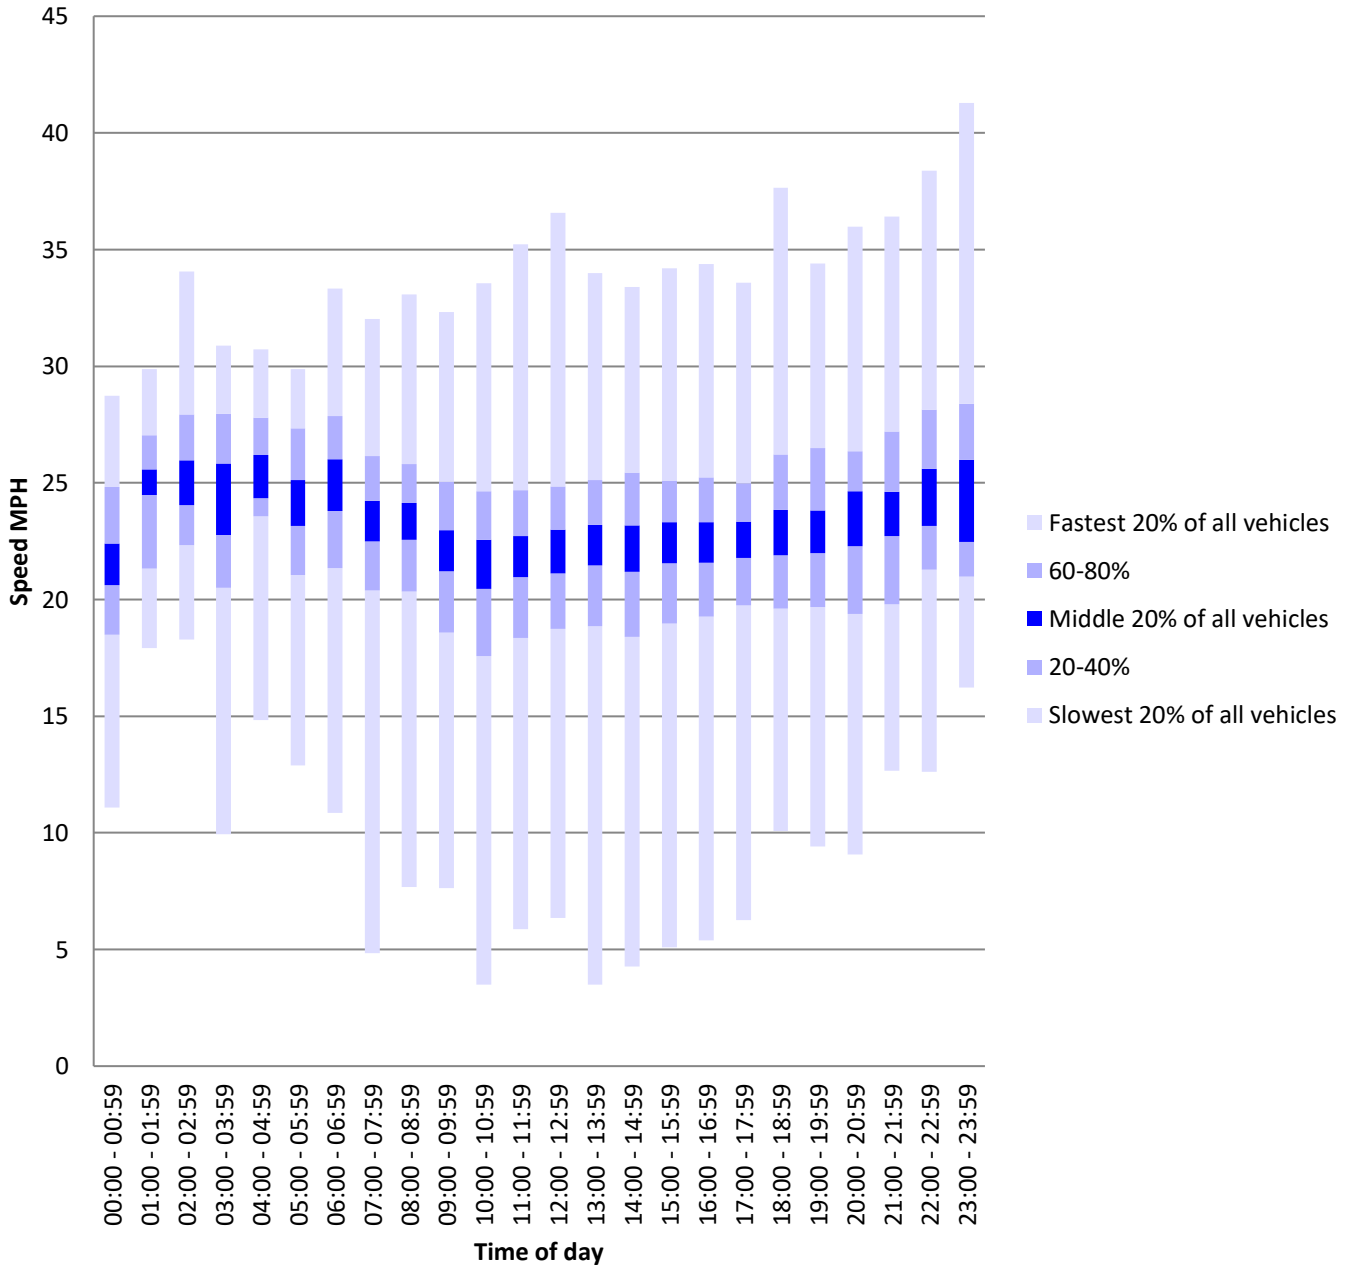

# Tight Bends High Street November 2020

---

The speed recorded in the report is the last value recorded as the vehicle passes closest to the speed awareness device.

# Speed Summary - High Street November 2020

## Vehicle Summary (Cummulative count of vehicles over the day)

Data is incomplete due to battery issues.