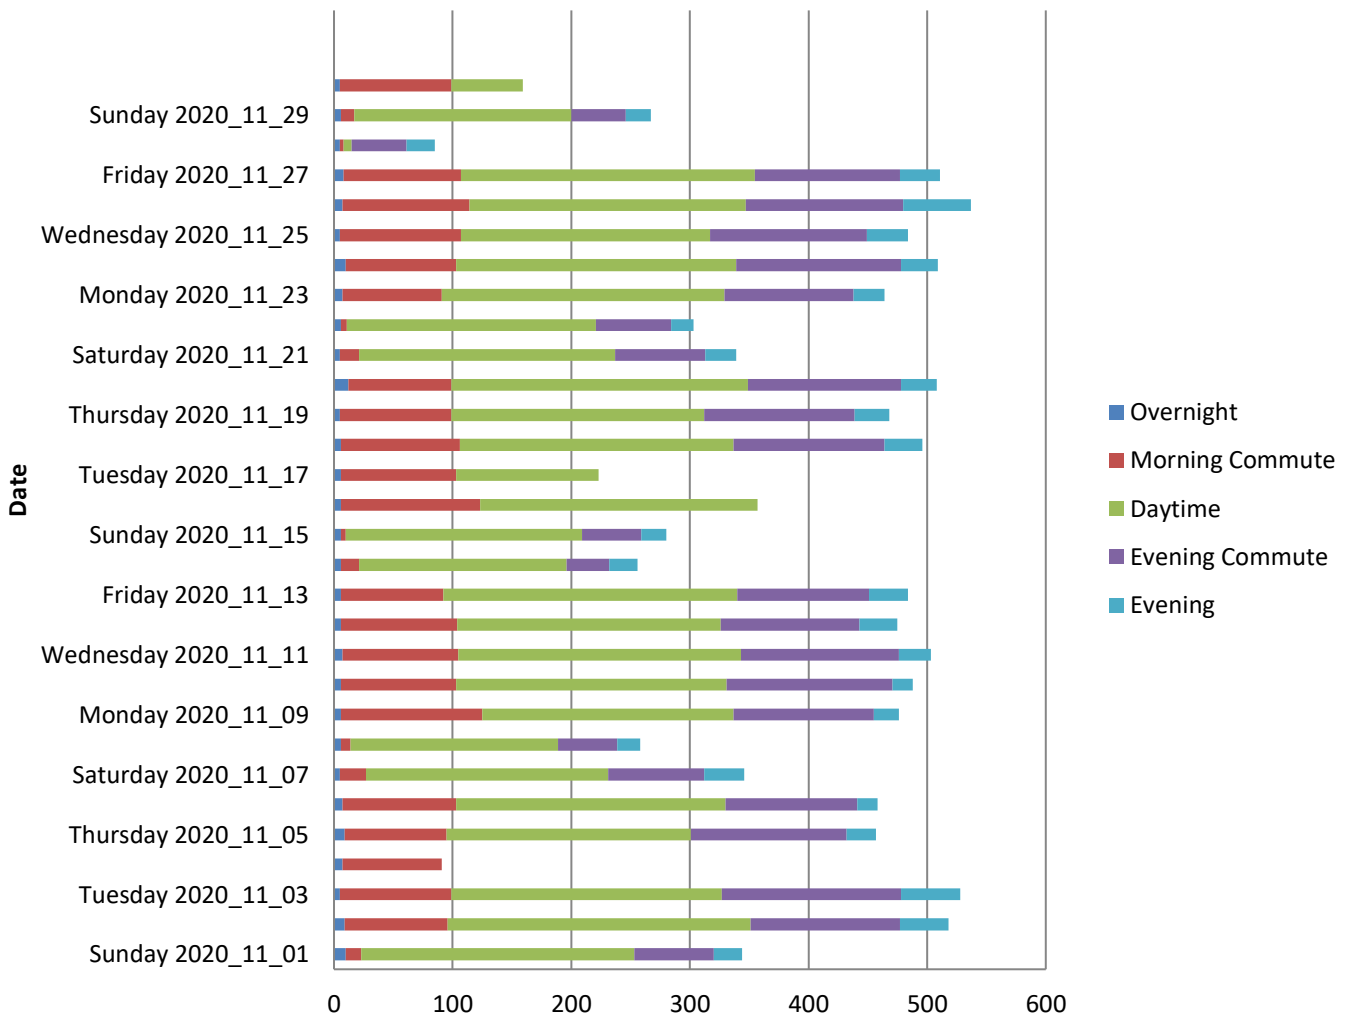

# Tight Bends High Street November 2020

---

The speed recorded in the report is the last value recorded as the vehicle passes closest to the speed awareness device.

# Speed Summary - High Street November 2020

## Vehicle Summary (Cummulative count of vehicles over the day)

Data is incomplete due to battery issues.