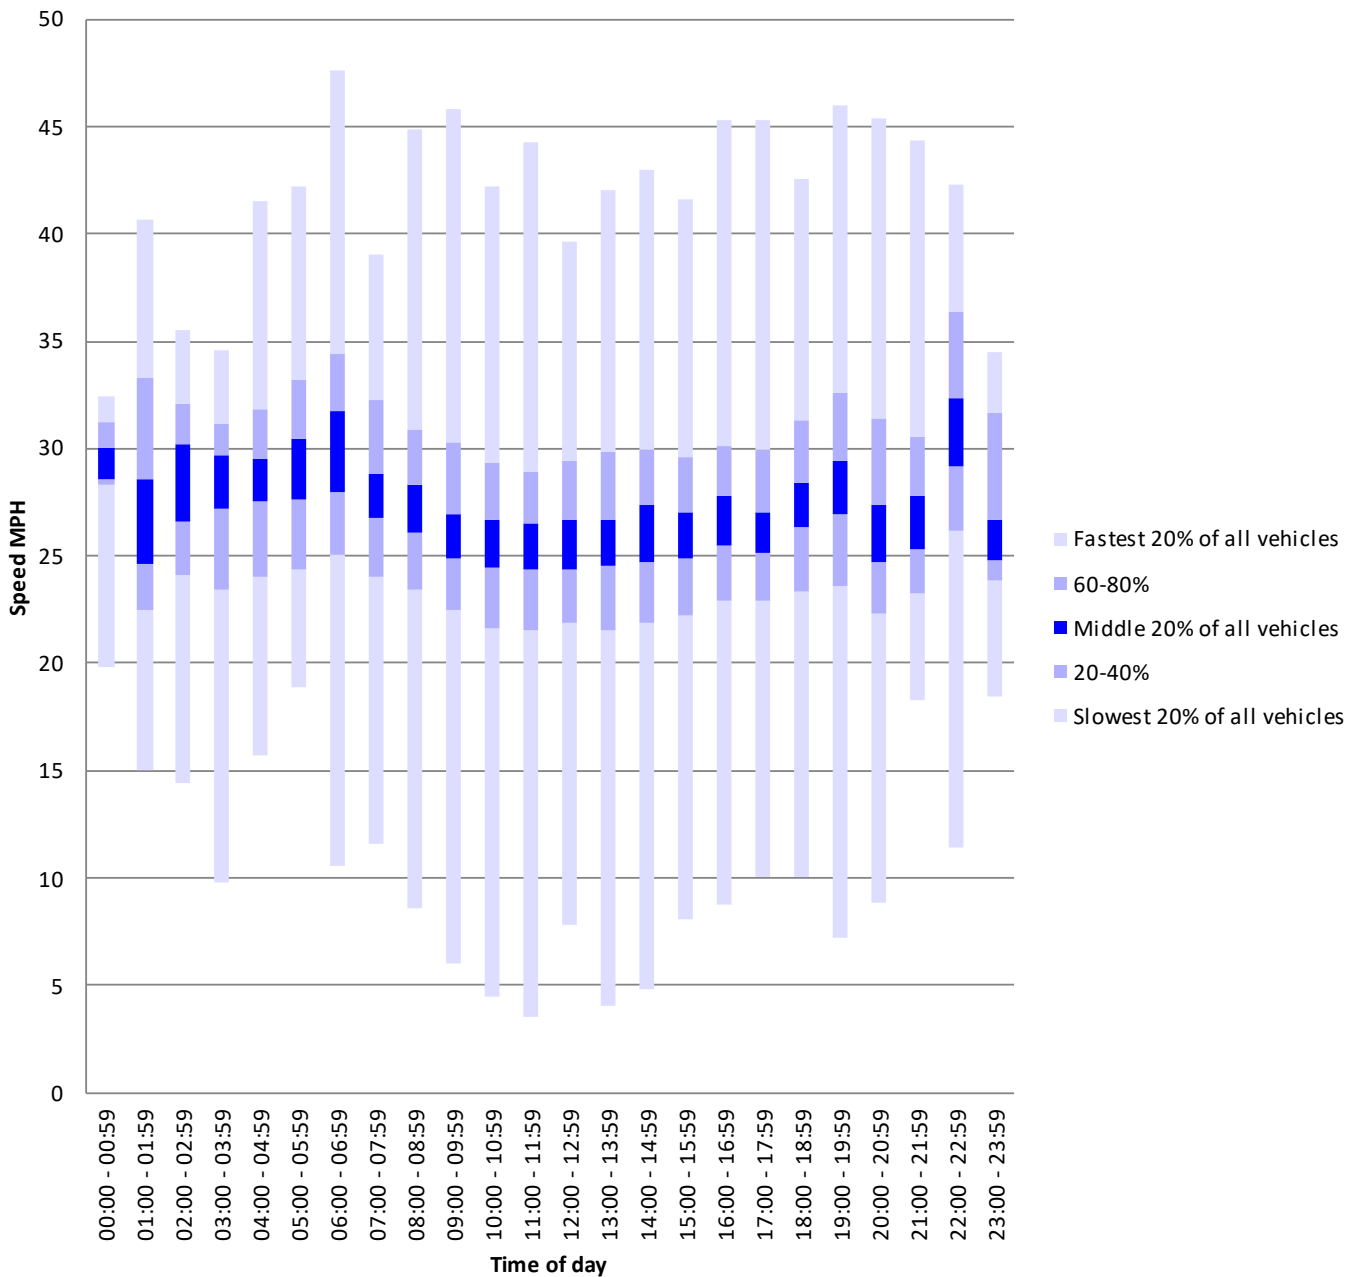

Teeton Road January 2021

The speed recorded in the report is the last value recorded as the vehicle passes closest to the speed awareness device. The device is sited a significant distance inside the speed limit signs.

Speed Summary - Teeton Road January 2021

Vehicle Summary (Cummulative count of vehicles over the day)