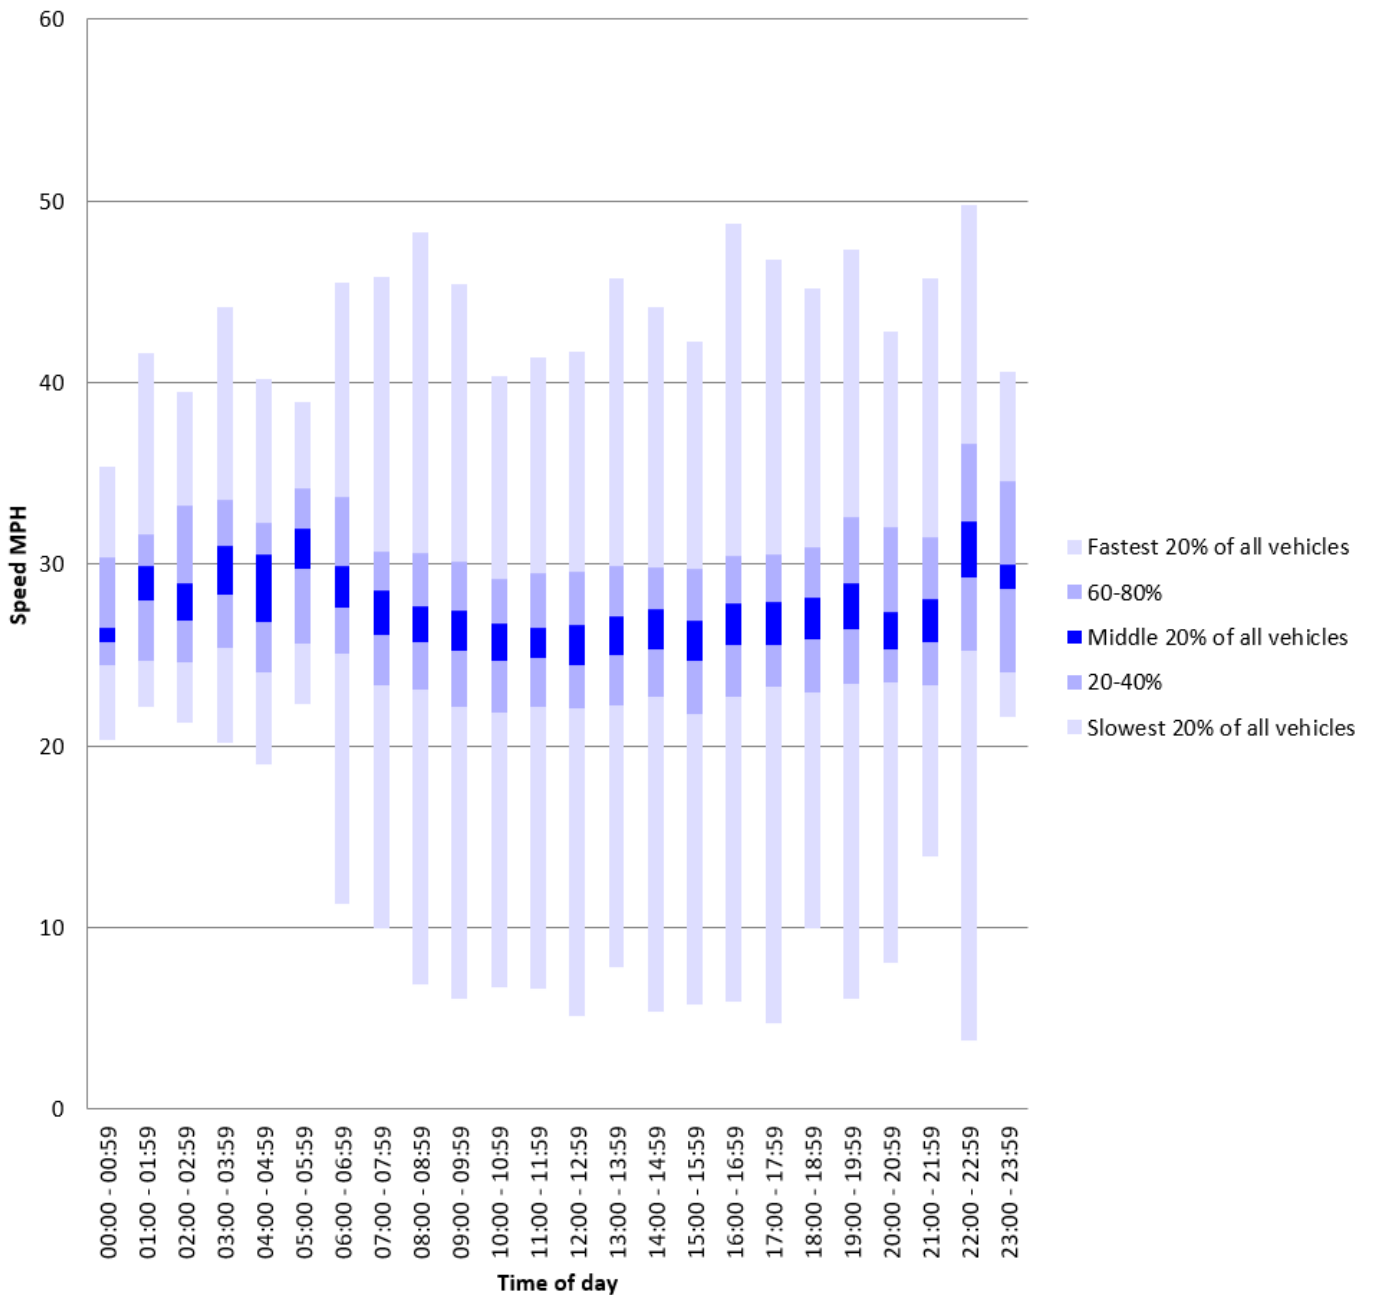

Teeton Road February 2021

The speed recorded in the report is the last value recorded as the vehicle passes closest to the speed awareness device. The device is sited a significant distance inside the speed limit signs.

Speed Summary - Teeton Road February 2021

Vehicle Summary (Cumulative count of vehicles over the day)