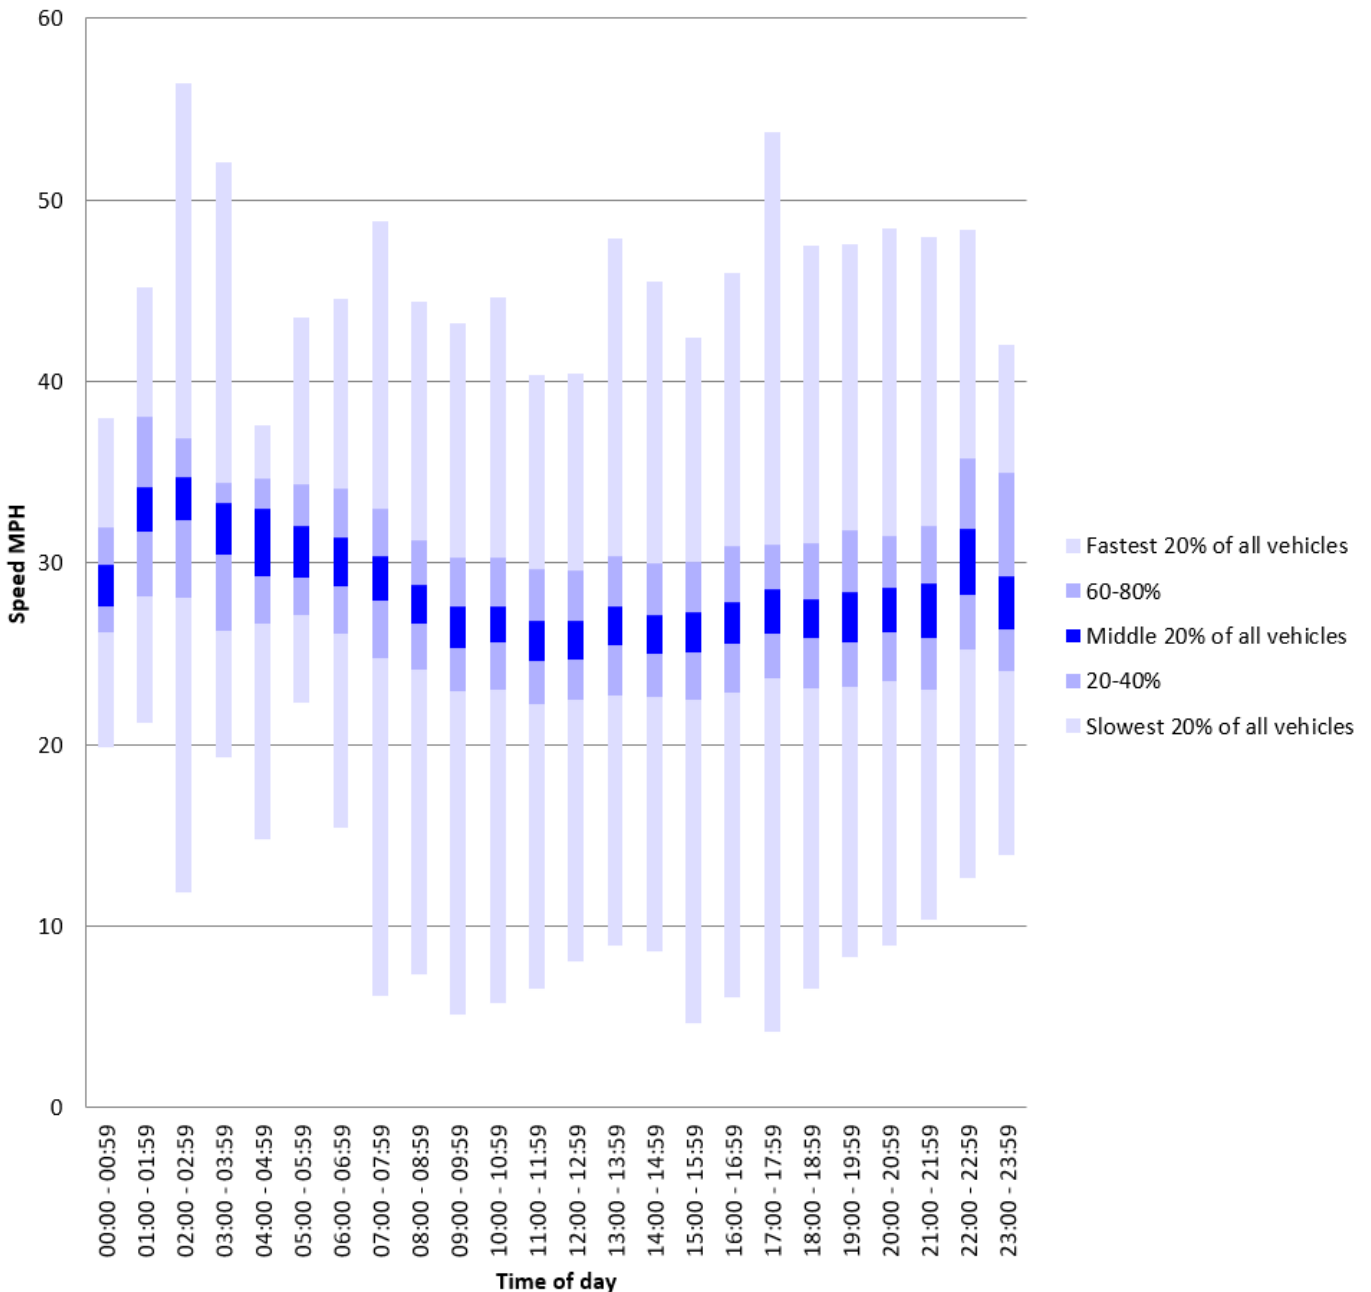

Teeton Road March 2021

The speed recorded in the report is the last value recorded as the vehicle passes closest to the speed awareness device. The device is sited a significant distance inside the speed limit signs.

Speed Summary - Teeton Road March 2021

Vehicle Summary (Cummulative count of vehicles over the day)