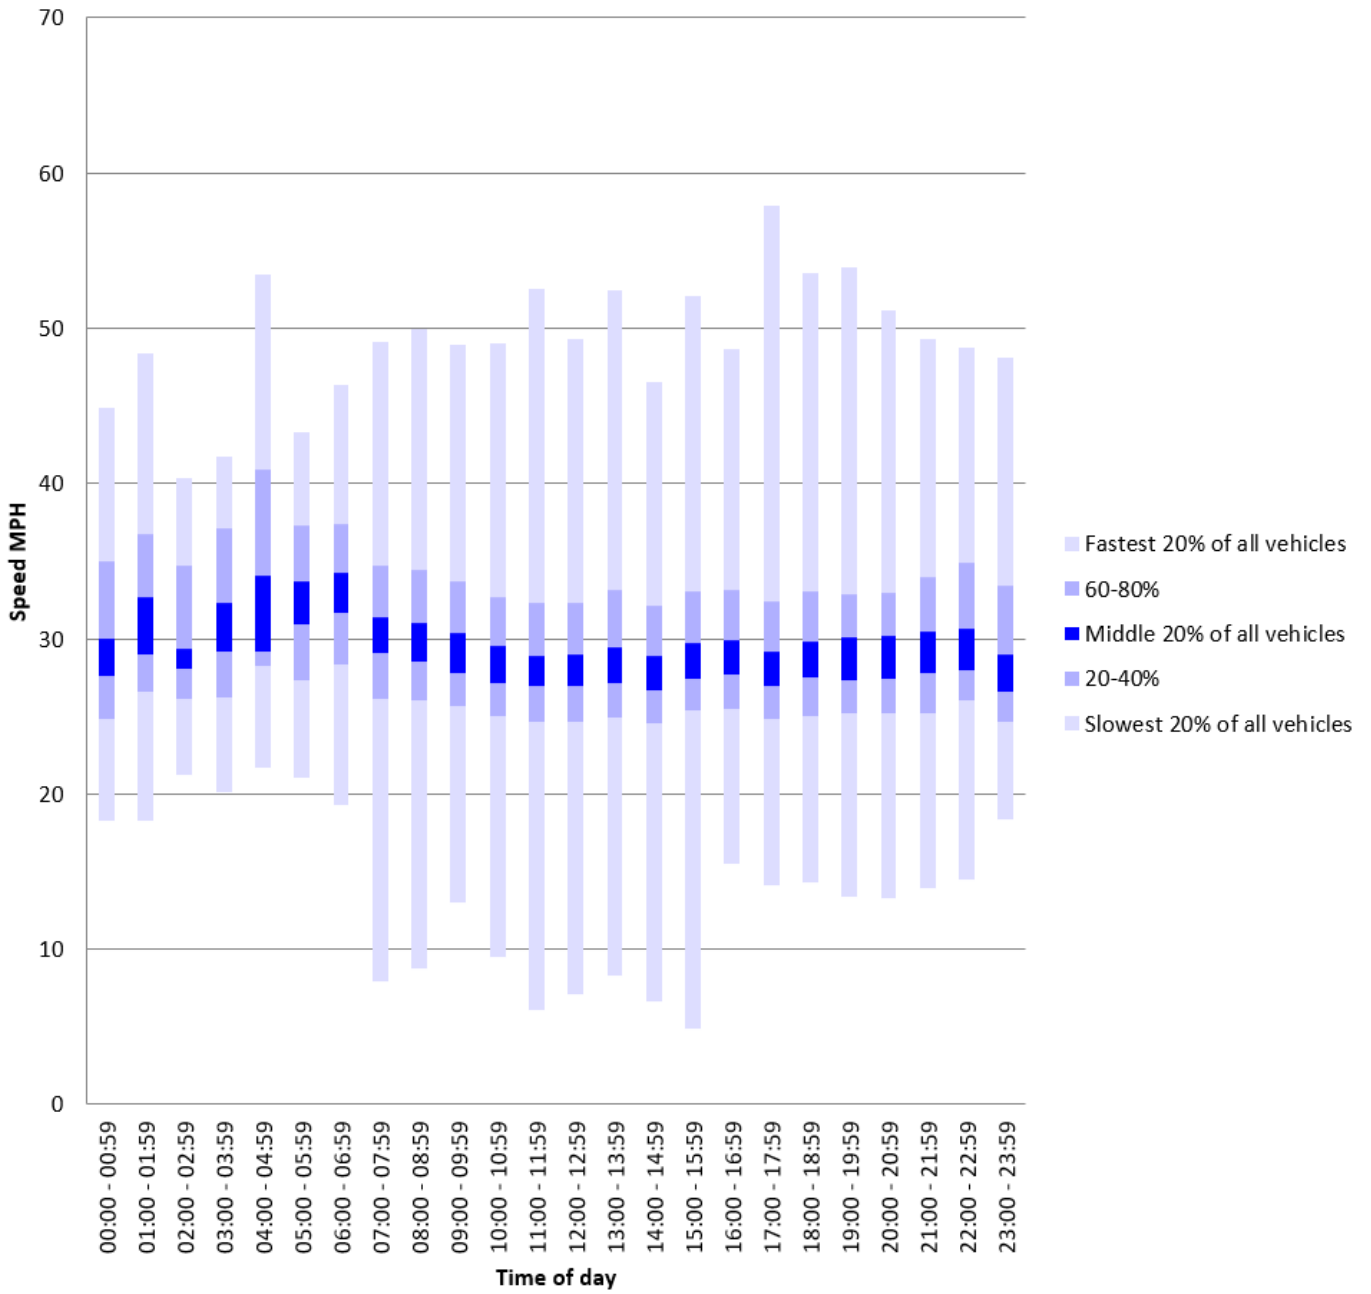

East Haddon Road November 2021

The speed recorded in the report is the last value recorded as the vehicle passes closest to the speed awareness device. The device is sited a significant distance inside the speed limit signs.

Speed Summary - East Haddon Road November 2021

Vehicle Summary (Cummulative count of vehicles over the day)