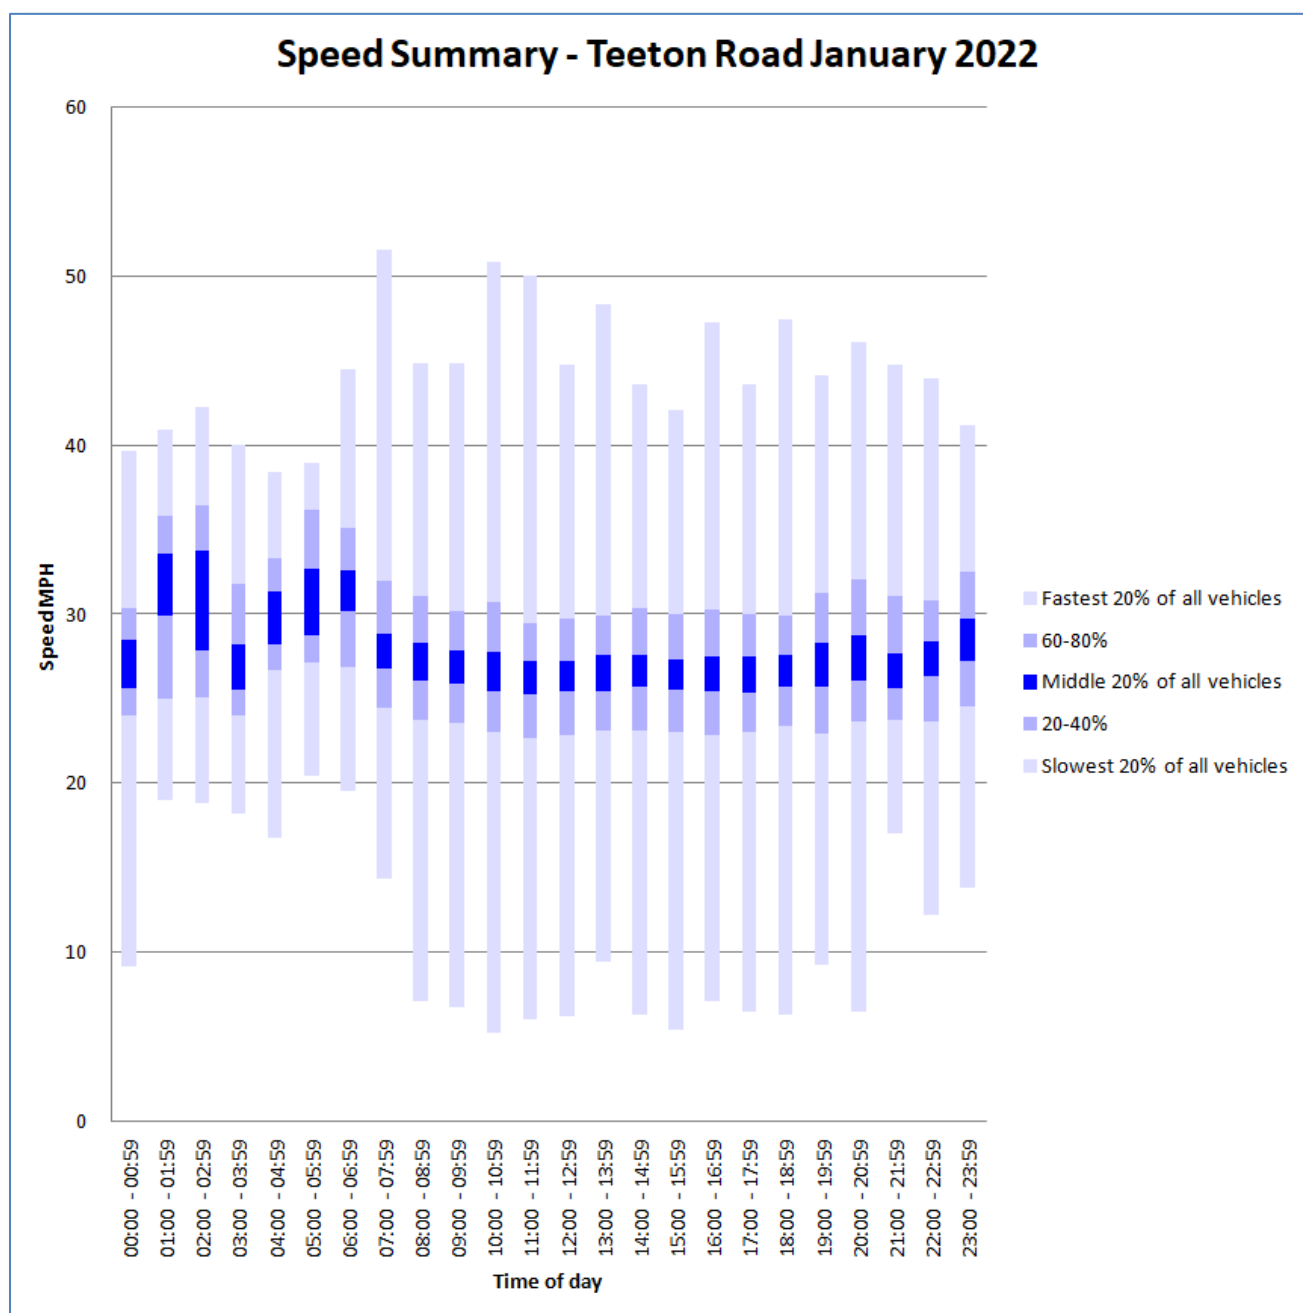

Teeton Road January 2022

The speed recorded in the report is the last value recorded as the vehicle passes closest to the speed awareness device. The device is sited a significant distance inside the speed limit signs.

Vehicle Summary (Cummulative count of vehicles over the day)