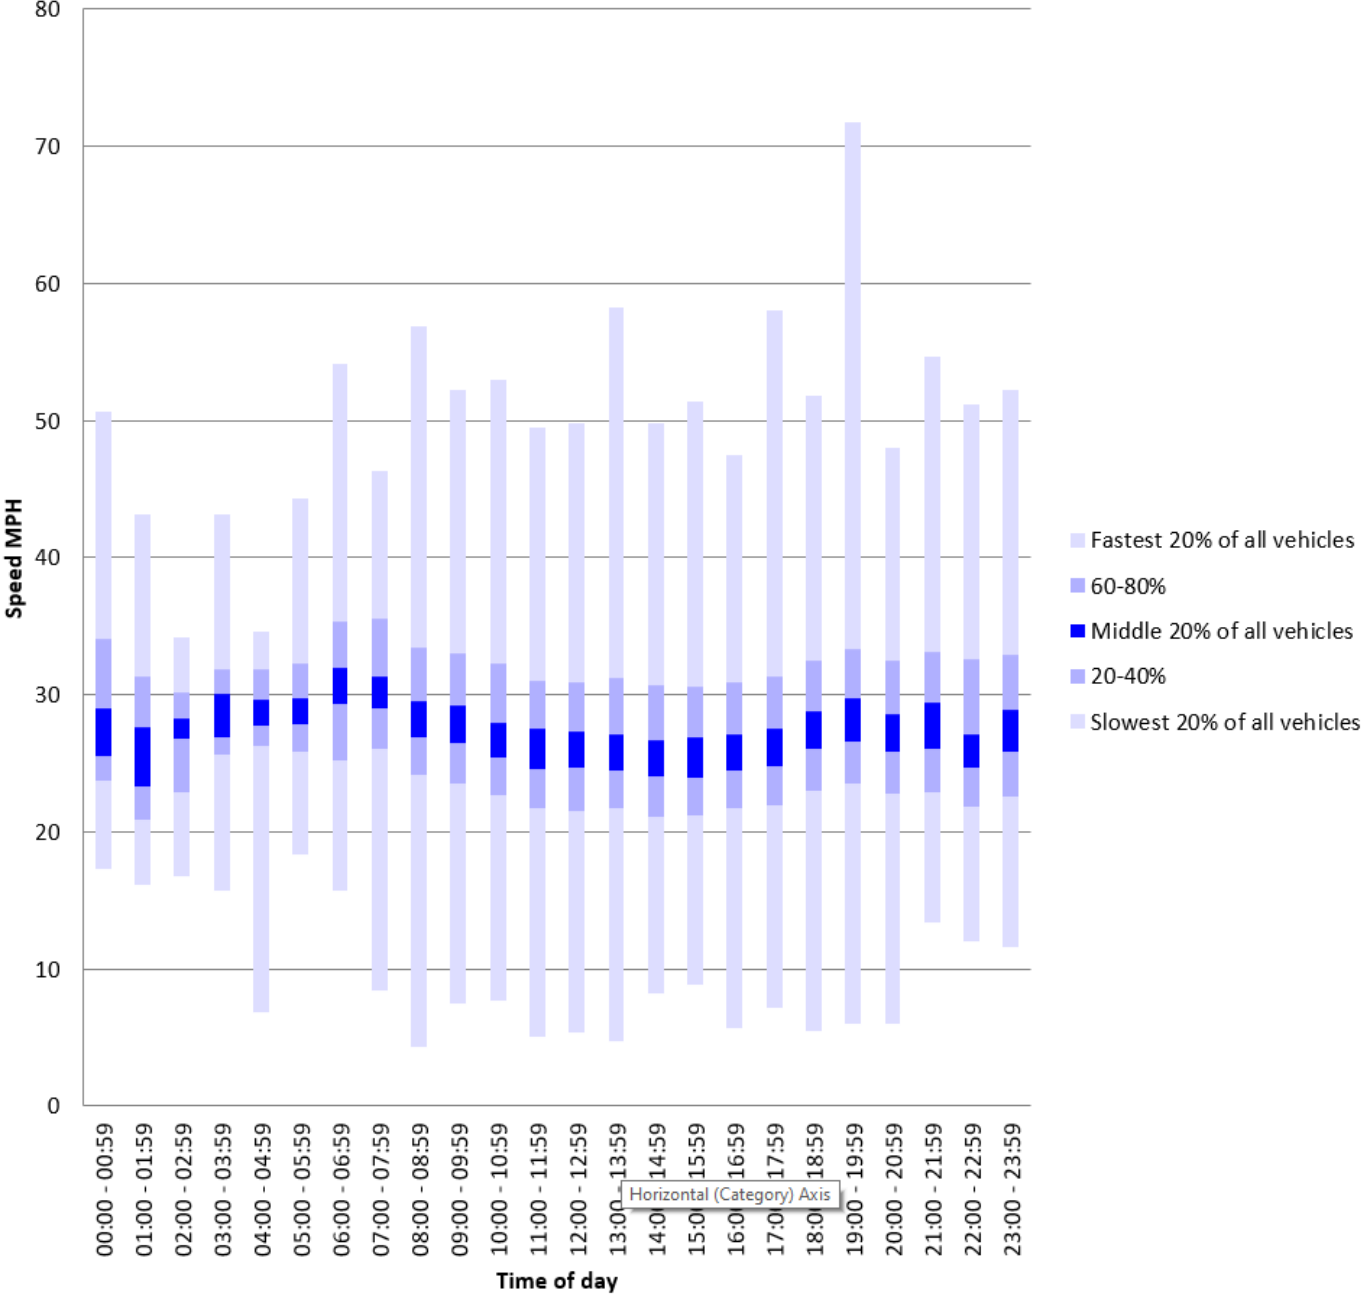

East Haddon Road May 2022

The speed recorded in the report is the last value recorded as the vehicle passes closest to the speed awareness device. The device is sited a significant distance inside the speed limit signs.

Speed Summary - East Haddon Road May 2022

Vehicle Summary (Cummulative count of vehicles over the day)