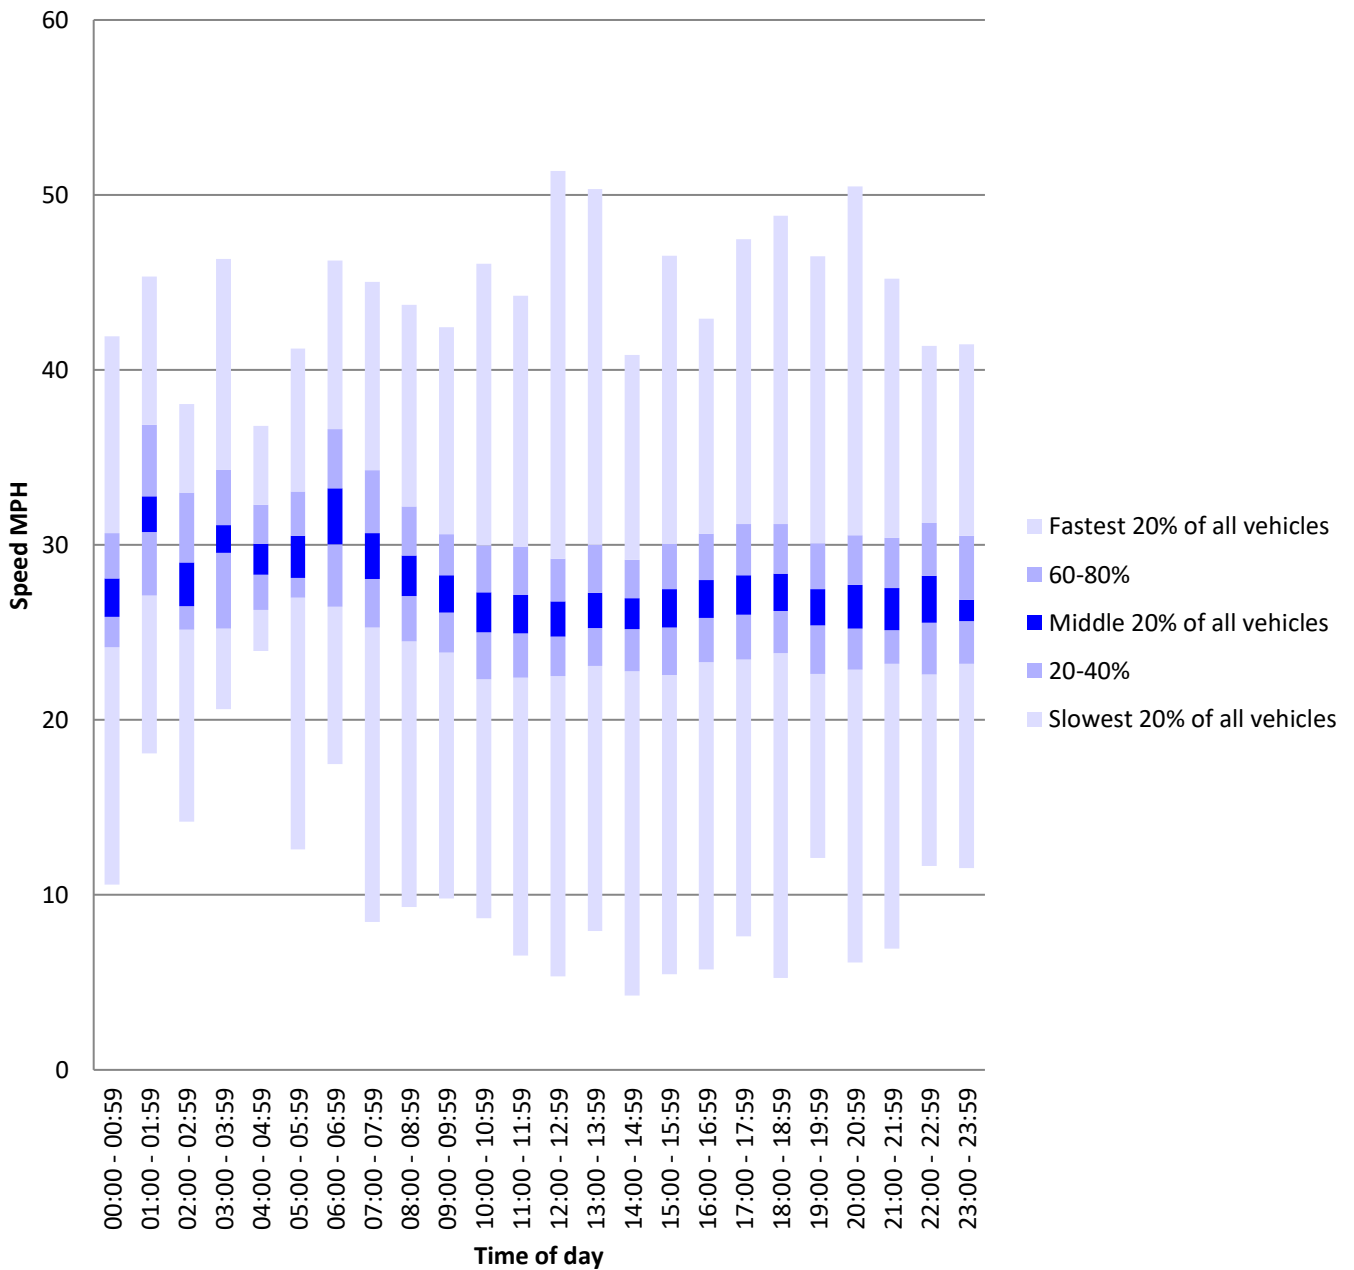

Teeton Road October 2022

The speed recorded in the report is the last value recorded as the vehicle passes closest to the speed awareness device. The device is sited a significant distance inside the speed limit signs.

Speed Summary -

Vehicle Summary (Cumulative count of vehicles over the day)